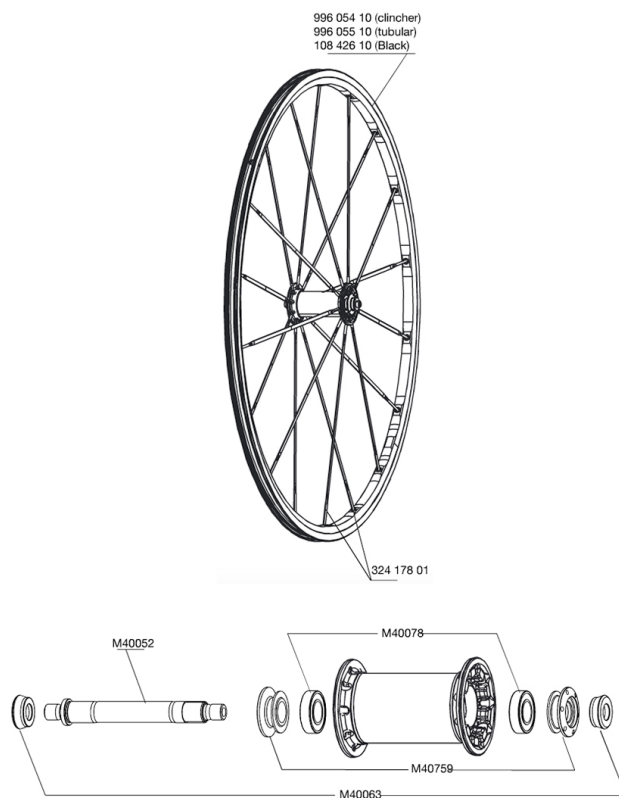

REFERENCES WHEELS

RIMS

&NBSP;:

| | |
|----------|--------------------------------|
| 99605510 | FRONT TUBUL.RIM KSYRIUM SL 08 |
| 10842610 | FRONT RIM KSYRIUM SL 010 BLACK |
| 99605410 | FRONT CLINCH.RIM KSYRIUM SL 08 |

SPOKES

| | |
|----------|----------------------------|
| 32417801 | FR.SP.K KSYRIUM ES 284,5mm |
|----------|----------------------------|

HUB SHELLS

| | |
|--------|-----------------------------------|
| M40063 | 2 FRONT AXLE FORK SUPPORT |
| M40052 | FRONT HUB AXLE |
| M40759 | ADJUSTING BEARING NUT + FRONT CAP |
| M40078 | FRONT HUB BEARINGS 6901 x 2 |

MAVIC *Ksyrium SL 010*

Specifications

WHEEL WEIGHTS