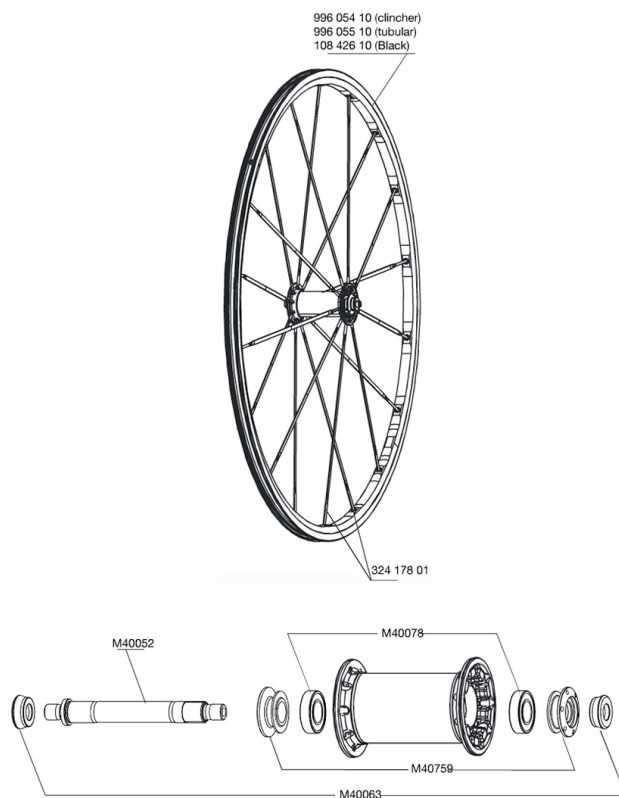

REFERENCES WHEELS

RIMS

&NBSP;:

99605510	FRONT TUBUL.RIM KSYRIUM SL 08
10842610	FRONT RIM KSYRIUM SL 010 BLACK
99605410	FRONT CLINCH.RIM KSYRIUM SL 08

SPOKES

32417801	FR.SP.K KSYRIUM ES 284,5mm
----------	----------------------------

HUB SHELLS

M40759	ADJUSTING BEARING NUT + FRONT CAP
M40078	FRONT HUB BEARINGS 6901 x 2
M40063	2 FRONT AXLE FORK SUPPORT
M40052	FRONT HUB AXLE

MAVIC *Ksyrium SL 010*

Specifications

WHEEL WEIGHTS