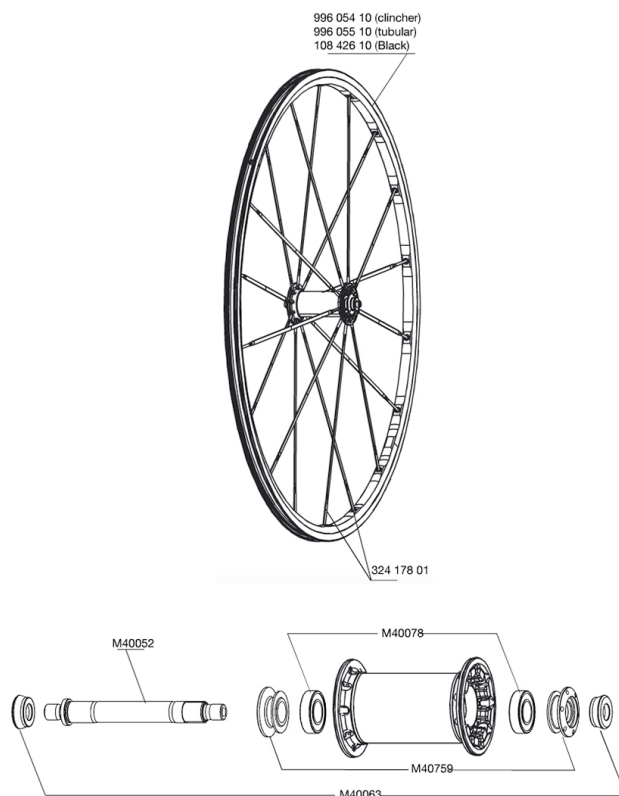

REFERENCES WHEELS

RIMS

&NBSP;:

99605510	FRONT TUBUL.RIM KSYRIUM SL 08
10842610	FRONT RIM KSYRIUM SL 010 BLACK
99605410	FRONT CLINCH.RIM KSYRIUM SL 08

SPOKES

32417801	FR.SP.K KSYRIUM ES 284,5mm
----------	----------------------------

HUB SHELLS

M40759	ADJUSTING BEARING NUT + FRONT CAP
M40078	FRONT HUB BEARINGS 6901 x 2
M40063	2 FRONT AXLE FORK SUPPORT
M40052	FRONT HUB AXLE

MAVIC *Ksyrium SL 010*

Specifications

WHEEL WEIGHTS