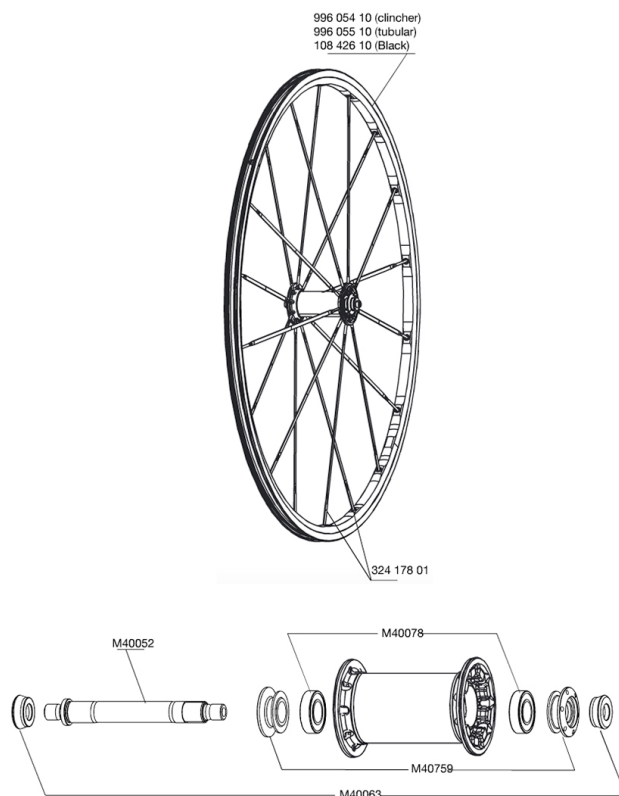

REFERENCES WHEELS

RIMS

&NBSP;:

99605510	FRONT TUBUL.RIM KSYRIUM SL 08
10842610	FRONT RIM KSYRIUM SL 010 BLACK
99605410	FRONT CLINCH.RIM KSYRIUM SL 08

SPOKES

32417801	FR.SP.K KSYRIUM ES 284,5mm
----------	----------------------------

HUB SHELLS

M40063	2 FRONT AXLE FORK SUPPORT
M40052	FRONT HUB AXLE
M40759	ADJUSTING BEARING NUT + FRONT CAP
M40078	FRONT HUB BEARINGS 6901 x 2

MAVIC *Ksyrium SL 010*

Specifications

WHEEL WEIGHTS