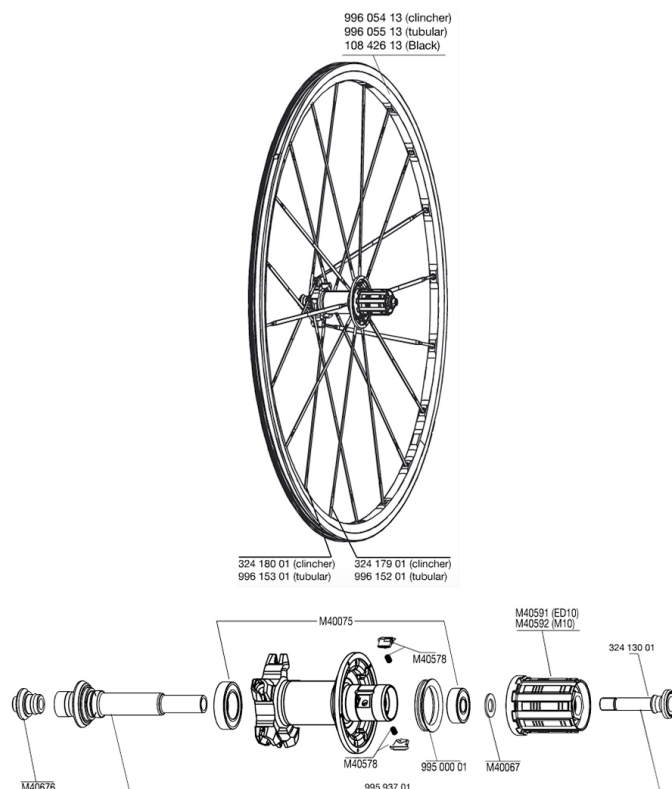

REFERENCES WHEELS

RIMS

&NBSP;:

10842613	REAR RIM KSYRIUM SL 010 BLACK
99605513	REAR TUBUL.RIM KSYRIUM SL 08
99605413	REAR CLINCH.RIM KSYRIUM SL 08

SPOKES

32418001	R.NDR SPK KSYRIUM ES 300,5m
32417901	R.DRV SPK KSYRIUM ES 278mm
99615301	10 NDRV SPOKES KSYRIUM SL08 TUBULAR 302mm
99615201	10 DRV SPOKES KSYRIUM SL08 TUBULAR 278mm

HUB SHELLS

M40075	REAR HUB 608+6903 BEARINGS
M40592	FTSL FREEWHEEL BODY M10
M40067	INTERNAL FREEWHEEL SPACER FTSL/FTSX
99593701	REAR AXLE KSYRIUM SL 08
32413001	REAR AXLE BOLT M11/ED11
M40591	FTSL FREEWHEEL BODY ED10
M40676	CLIP-ON REAR FORK SUPPORT KSYRIUM SSC SL
99500001	FTSL/FTSX FREEHUB BODY SEAL
M40578	FTSL PAWLS KIT (ROAD WHEELS)

MAVIC *Ksyrium SL 010*

Specifications

WHEEL WEIGHTS