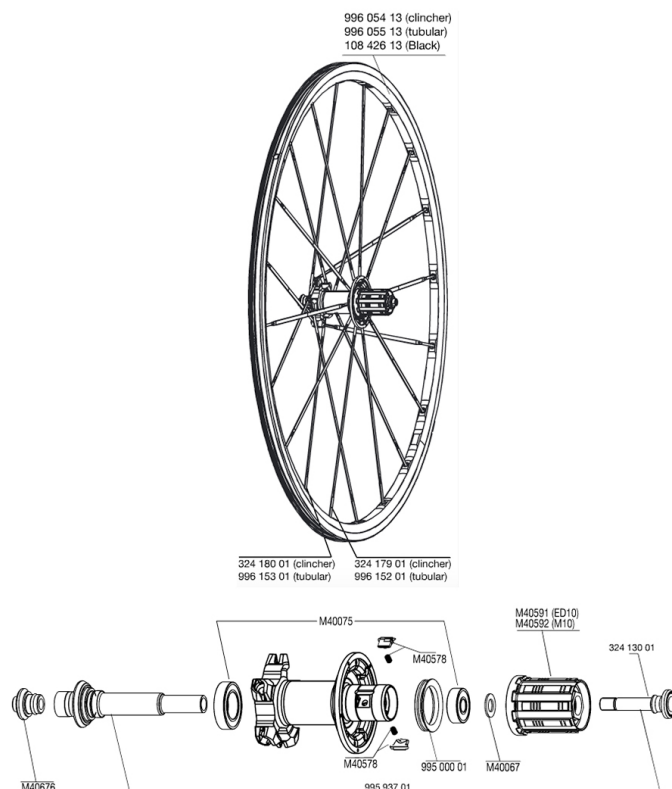

REFERENCES WHEELS

RIMS

&NBSP;:

99605413	REAR CLINCH.RIM KSYRIUM SL 08
10842613	REAR RIM KSYRIUM SL 010 BLACK
99605513	REAR TUBUL.RIM KSYRIUM SL 08

SPOKES

99615301	10 NDRV SPOKES KSYRIUM SL08 TUBULAR 302mm
99615201	10 DRV SPOKES KSYRIUM SL08 TUBULAR 278mm
32418001	R.NDR SPK KSYRIUM ES 300,5m
32417901	R.DRV SPK KSYRIUM ES 278mm

HUB SHELLS

M40676	CLIP-ON REAR FORK SUPPORT KSYRIUM SSC SL
99500001	FTSL/FTSX FREEHUB BODY SEAL
M40578	FTSL PAWLS KIT (ROAD WHEELS)
M40075	REAR HUB 608+6903 BEARINGS
M40592	FTSL FREEWHEEL BODY M10
M40067	INTERNAL FREEWHEEL SPACER FTSL/FTSX
99593701	REAR AXLE KSYRIUM SL 08
32413001	REAR AXLE BOLT M11/ED11
M40591	FTSL FREEWHEEL BODY ED10

MAVIC *Ksyrium SL 010*

Specifications

WHEEL WEIGHTS