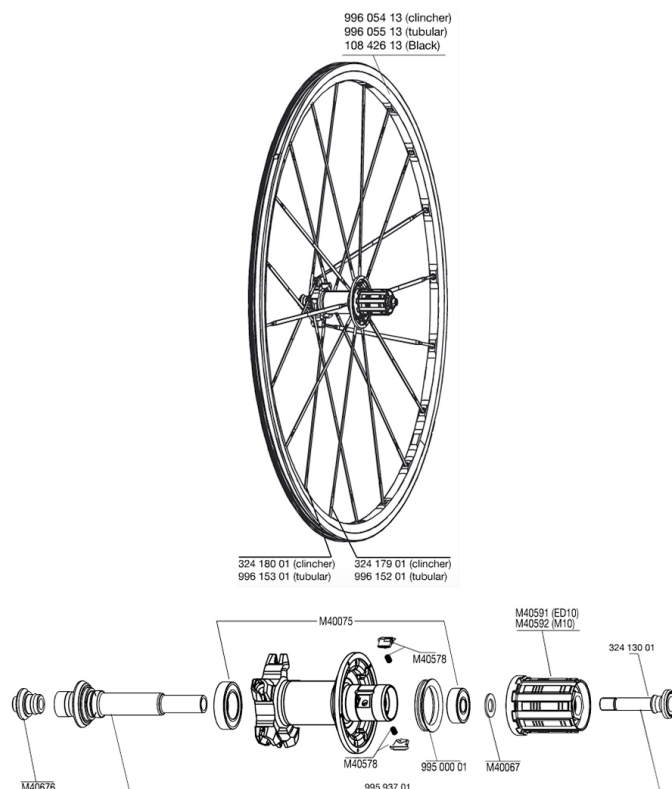

REFERENCES WHEELS

RIMS

&NBSP;:

10842613	REAR RIM KSYRIUM SL 010 BLACK
99605513	REAR TUBUL.RIM KSYRIUM SL 08
99605413	REAR CLINCH.RIM KSYRIUM SL 08

SPOKES

32417901	R.DRV SPK KSYRIUM ES 278mm
99615301	10 NDRV SPOKES KSYRIUM SL08 TUBULAR 302mm
99615201	10 DRV SPOKES KSYRIUM SL08 TUBULAR 278mm
32418001	R.NDR SPK KSYRIUM ES 300,5m

HUB SHELLS

99593701	REAR AXLE KSYRIUM SL 08
32413001	REAR AXLE BOLT M11/ED11
M40591	FTSL FREEWHEEL BODY ED10
M40676	CLIP-ON REAR FORK SUPPORT KSYRIUM SSC SL
99500001	FTSL/FTSX FREEHUB BODY SEAL
M40578	FTSL PAWLS KIT (ROAD WHEELS)
M40075	REAR HUB 608+6903 BEARINGS
M40592	FTSL FREEWHEEL BODY M10
M40067	INTERNAL FREEWHEEL SPACER FTSL/FTSX

MAVIC *Ksyrium SL 010*

Specifications

WHEEL WEIGHTS