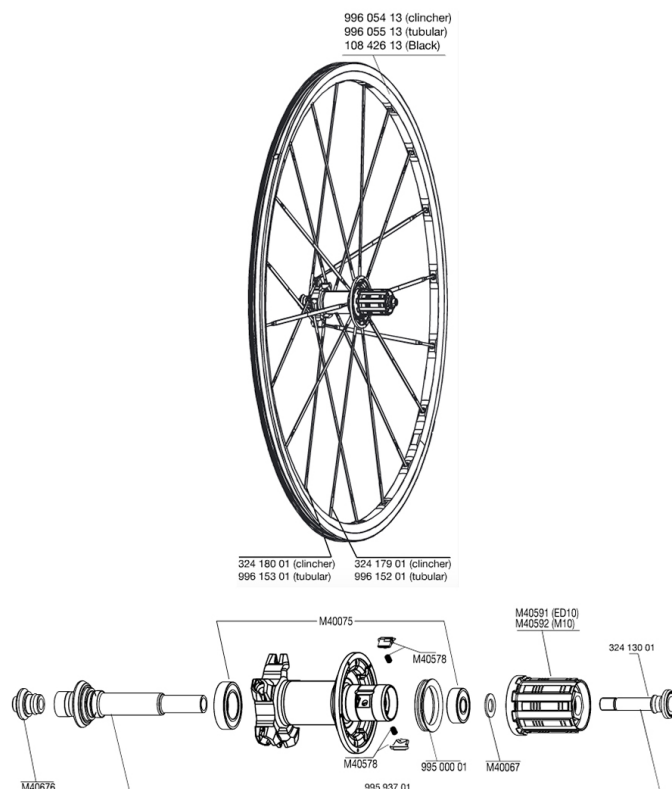

REFERENCES WHEELS

RIMS

&NBSP;:

10842613	REAR RIM KSYRIUM SL 010 BLACK
99605513	REAR TUBUL.RIM KSYRIUM SL 08
99605413	REAR CLINCH.RIM KSYRIUM SL 08

SPOKES

99615201	10 DRV SPOKES KSYRIUM SL08 TUBULAR 278mm
32418001	R.NDR SPK KSYRIUM ES 300,5m
32417901	R.DRV SPK KSYRIUM ES 278mm
99615301	10 NDRV SPOKES KSYRIUM SL08 TUBULAR 302mm

HUB SHELLS

M40075	REAR HUB 608+6903 BEARINGS
M40592	FTSL FREEWHEEL BODY M10
M40067	INTERNAL FREEWHEEL SPACER FTSL/FTSX
99593701	REAR AXLE KSYRIUM SL 08
32413001	REAR AXLE BOLT M11/ED11
M40591	FTSL FREEWHEEL BODY ED10
M40676	CLIP-ON REAR FORK SUPPORT KSYRIUM SSC SL
99500001	FTSL/FTSX FREEHUB BODY SEAL
M40578	FTSL PAWLS KIT (ROAD WHEELS)

MAVIC *Ksyrium SL 010*

Specifications

WHEEL WEIGHTS