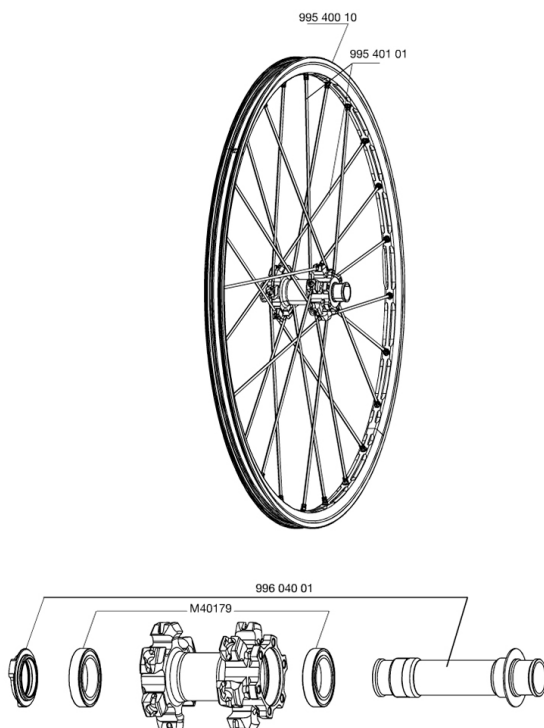

参照ホイール

RIMS

&NBSP;:

99540010 FRONT CROSSMAX ST DISC RIM

SPOKES

99540101 12 FR.BLK SPK XMAX ST 261mm

HUB SHELLS

99604001 FR.AXLE CROSSMAX ST DISC 20mm
M40179 FRONT BEARING 25x37x7 20mm AXLE

CROSSMAX ST DISC 20 MM

Specifications

ホイールの重み