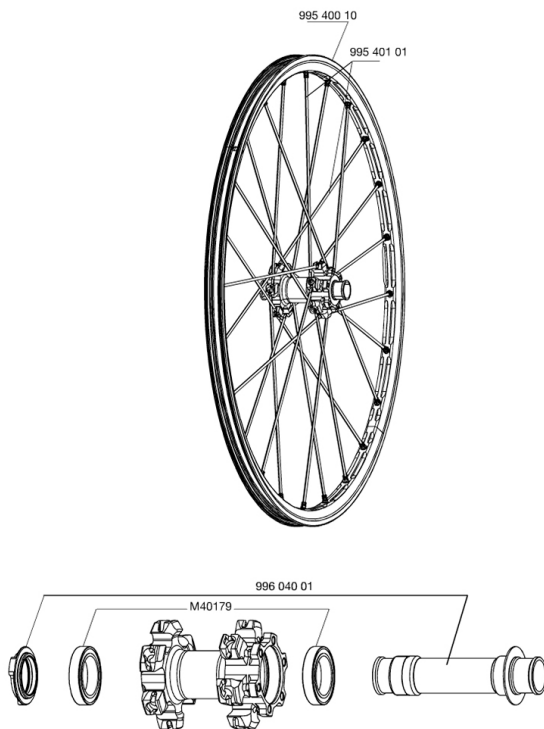

参照ホイール

RIMS

&NBSP;:

99540010 FRONT CROSSMAX ST DISC RIM

SPOKES

99540101 12 FR.BLK SPK XMAX ST 261mm

HUB SHELLS

99604001 FR.AXLE CROSSMAX ST DISC 20mm
M40179 FRONT BEARING 25x37x7 20mm AXLE

CROSSMAX ST DISC 20 MM

Specifications

ホイールの重み