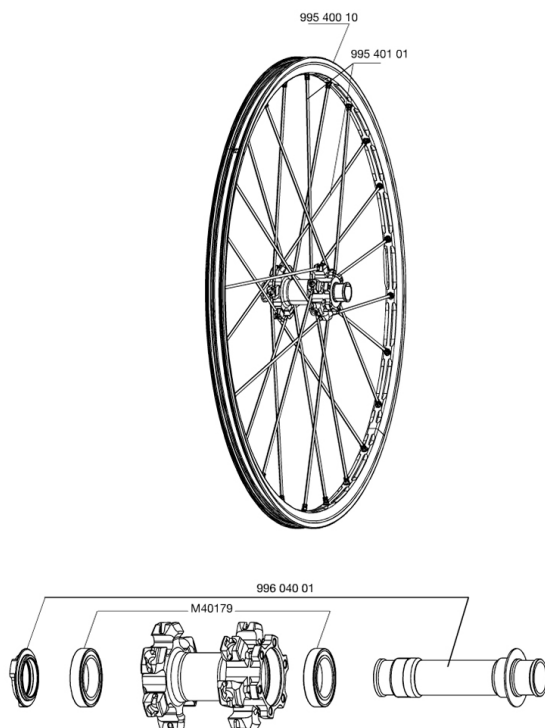

## REFERENCES WHEELS

**RIMS**

&amp;NBSP;:

99540010 FRONT CROSSMAX ST DISC RIM

**SPOKES**

99540101 12 FR.BLK SPK XMAX ST 261mm

**HUB SHELLS**M40179 FRONT BEARING 25x37x7 20mm AXLE  
99604001 FR.AXLE CROSSMAX ST DISC 20mm

# ***CROSSMAX ST DISC 20 MM***

## ***Specifications***

WHEEL WEIGHTS