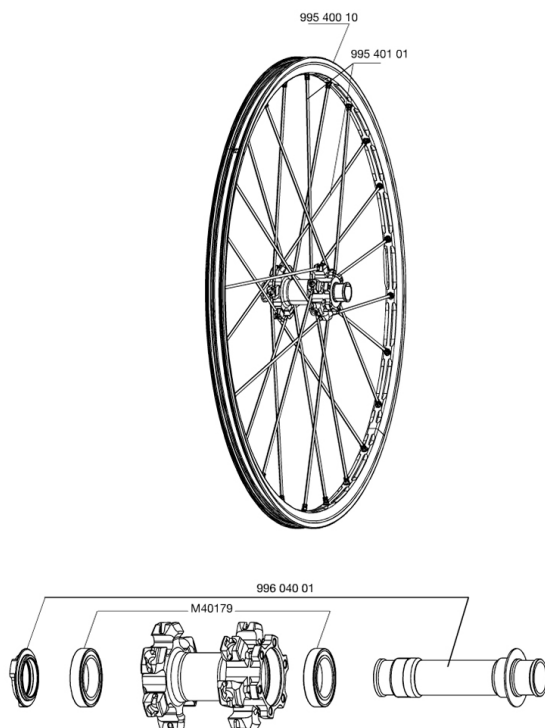

REFERENCES WHEELS

**RIMS**

&NBSP;:

99540010	FRONT CROSSMAX ST DISC RIM
----------	----------------------------

SPOKES

99540101	12 FR.BLK SPK XMAX ST 261mm
----------	-----------------------------

HUB SHELLS

99604001	FR.AXLE CROSSMAX ST DISC 20mm
M40179	FRONT BEARING 25x37x7 20mm AXLE

CROSSMAX ST DISC 20 MM

Specifications

WHEEL WEIGHTS