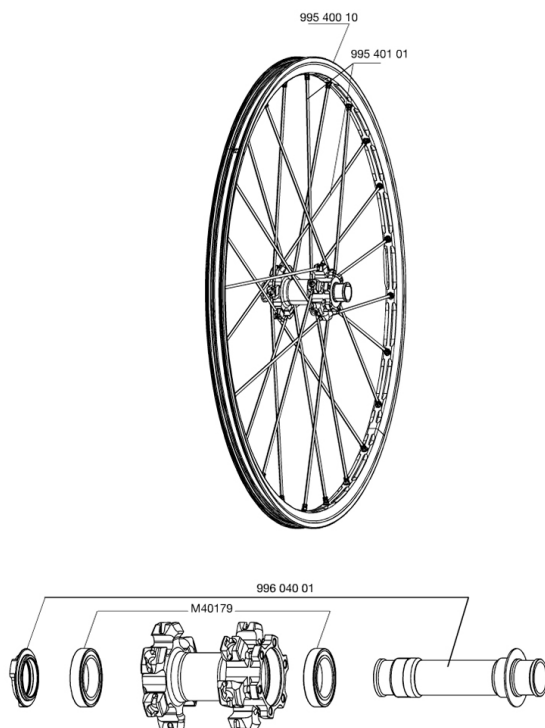

**REFERENCES WHEELS****RIMS**

&amp;NBSP;:

99540010	FRONT CROSSMAX ST DISC RIM
----------	----------------------------

**SPOKES**

99540101	12 FR.BLK SPK XMAX ST 261mm
----------	-----------------------------

**HUB SHELLS**

99604001	FR.AXLE CROSSMAX ST DISC 20mm
M40179	FRONT BEARING 25x37x7 20mm AXLE

# ***CROSSMAX ST DISC 20 MM***

### **WHEEL WEIGHTS**