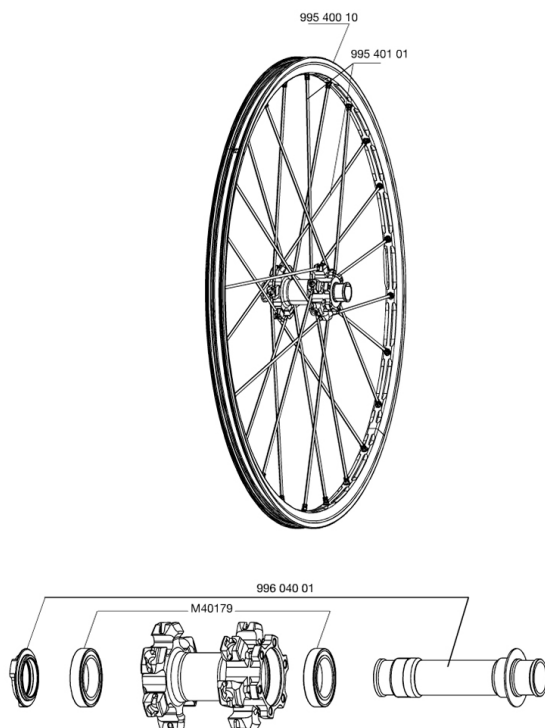

REFERENCES WHEELS**RIMS**

&NBSP;:

99540010	FRONT CROSSMAX ST DISC RIM
----------	----------------------------

SPOKES

99540101	12 FR.BLK SPK XMAX ST 261mm
----------	-----------------------------

HUB SHELLS

99604001	FR.AXLE CROSSMAX ST DISC 20mm
M40179	FRONT BEARING 25x37x7 20mm AXLE

CROSSMAX ST DISC 20 MM

Specifications

WHEEL WEIGHTS