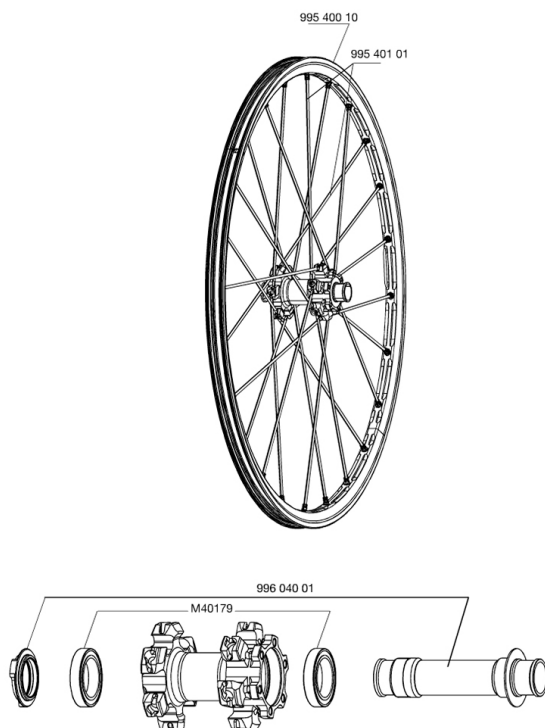

REFERENCES WHEELS

RIMS

&NBSP;:

| | |
|----------|----------------------------|
| 99540010 | FRONT CROSSMAX ST DISC RIM |
|----------|----------------------------|

SPOKES

| | |
|----------|-----------------------------|
| 99540101 | 12 FR.BLK SPK XMAX ST 261mm |
|----------|-----------------------------|

HUB SHELLS

| | |
|----------|---------------------------------|
| M40179 | FRONT BEARING 25x37x7 20mm AXLE |
| 99604001 | FR.AXLE CROSSMAX ST DISC 20mm |

CROSSMAX ST DISC 20 MM

Specifications

WHEEL WEIGHTS