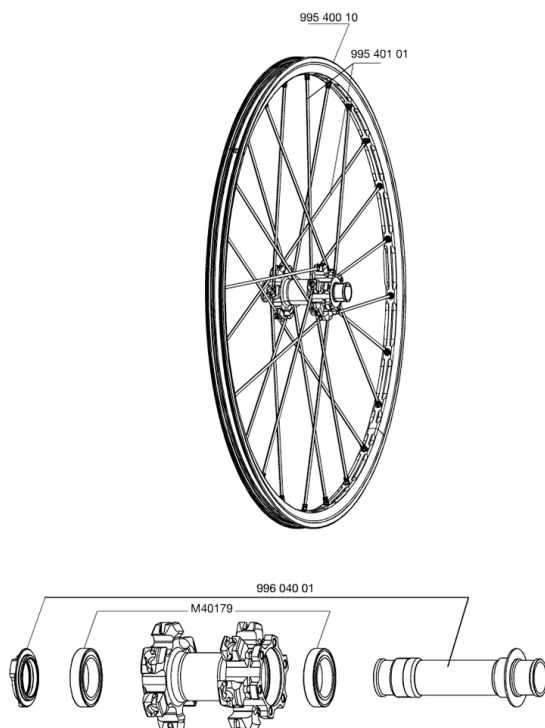

REFERENCES WHEELS

**RIMS**

&NBSP;:

99540010 FRONT CROSSMAX ST DISC RIM

SPOKES

99540101 12 FR.BLK SPK XMAX ST 261mm

HUB SHELLSM40179 FRONT HUB BEARING KIT 20mm AXLE
99604001 FR.AXLE CROSSMAX ST DISC 20mm

CROSSMAX ST DISC 20 MM

Specifications

WHEEL WEIGHTS