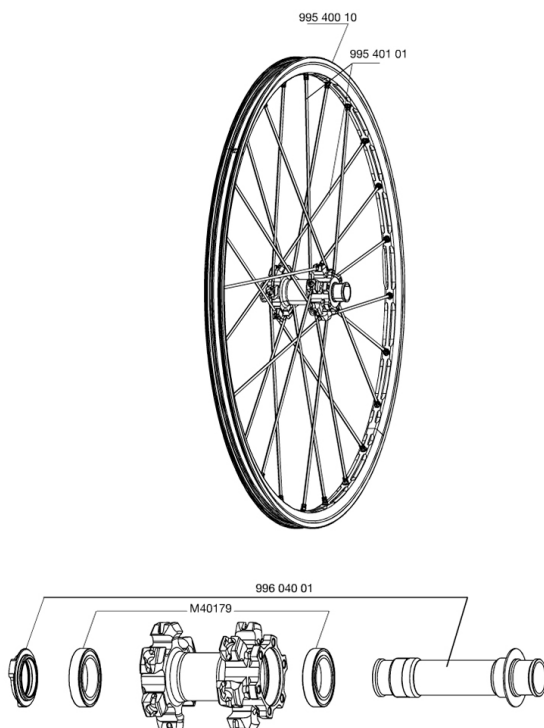

**REFERENCES WHEELS****RIMS**

&amp;NBSP;:

99540010	FRONT CROSSMAX ST DISC RIM
----------	----------------------------

**SPOKES**

99540101	12 FR.BLK SPK XMAX ST 261mm
----------	-----------------------------

**HUB SHELLS**

M40179	FRONT BEARING 25x37x7 20mm AXLE
99604001	FR.AXLE CROSSMAX ST DISC 20mm

# CROSSMAX ST DISC 20 MM

## *Specifications*

WHEEL WEIGHTS