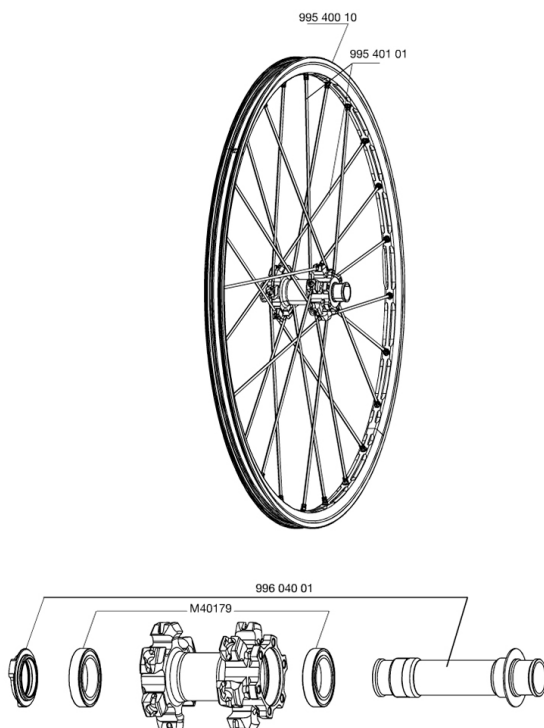

REFERENZE RUOTE

RIMS

&NBSP;:

99540010 CERCHIO ANT. CROSSMAX ST DISC

SPOKES

99540101 12 RAGGI ANT. BLACK XMAX ST 261mm

HUB SHELLS

M40179 FRONT BEARING 25x37x7 20mm AXLE
99604001 KIT ASSE ANT. CROSSMAX ST DISC 20mm

CROSSMAX ST DISC 20 MM

Specifications

PESI RUOTE