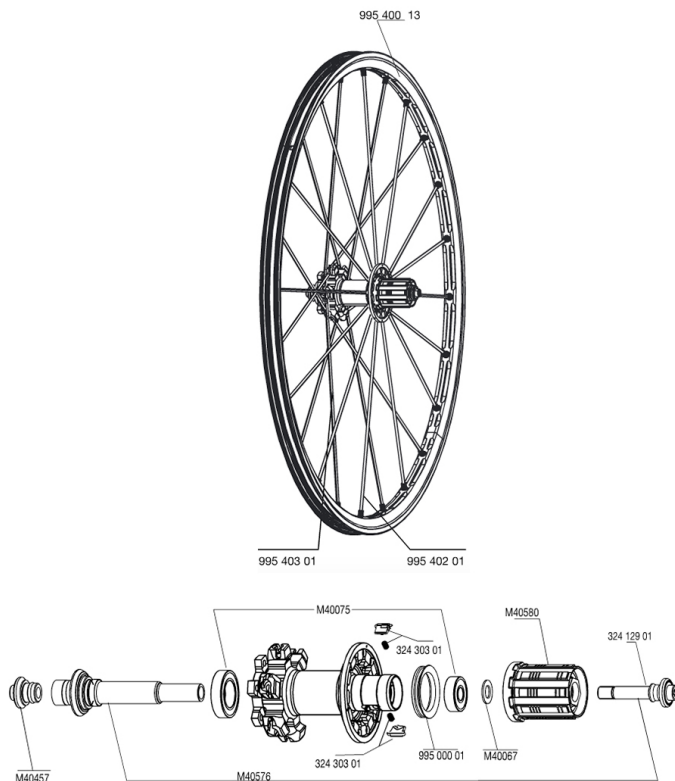

REFERENZEN RÄDER

RIMS

&NBSP;:

99540013	REAR CROSSMAX ST DISC RIM
----------	---------------------------

SPOKES

99540301	12 NDR BLK SPK XMAX ST D 263mm
99540201	12 DRV BLK SPK XMAX ST 248mm

HUB SHELLS

M40075	REAR HUB 608+6903 BEARINGS
99500001	FTSL/FTSX FREEHUB BODY SEAL
M40457	REAR FORK SUPPORT
32412901	REAR AXLE BOLT PREP HG9
M40580	CORPS DE ROUE LIBRE FTS "L" HG9
M40576	REAR AXLE CROSSMAX UST DISC
32430301	FTSX MTB PAWLS KIT
M40067	10 SPACERS FRW/HUB BODY

CROSSMAX ST DISC 20 MM

Specifications

RADGEWICHTE