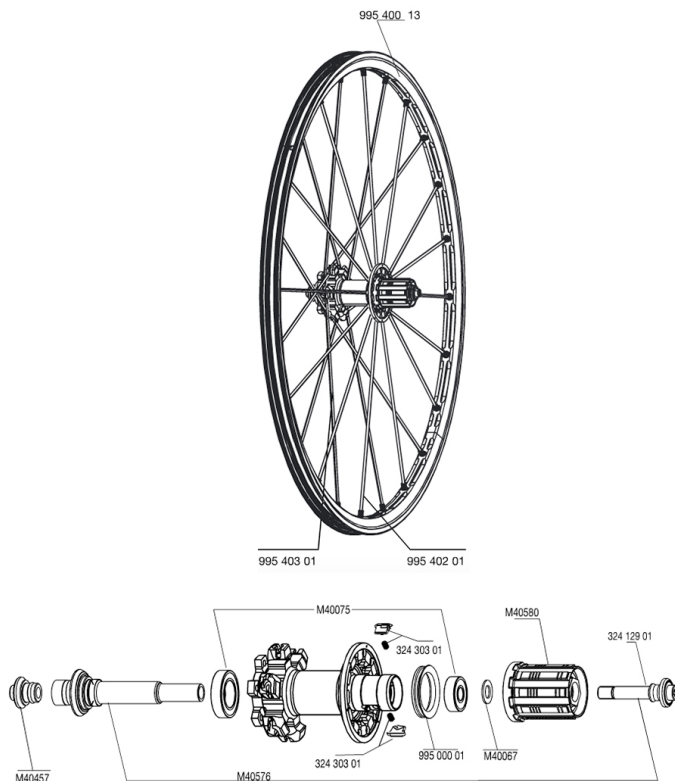

REFERENZEN RÄDER

RIMS

&NBSP;:

99540013	REAR CROSSMAX ST DISC RIM
----------	---------------------------

SPOKES

99540301	12 NDR BLK SPK XMAX ST D 263mm
99540201	12 DRV BLK SPK XMAX ST 248mm

HUB SHELLS

M40457	REAR FORK SUPPORT
32412901	REAR AXLE BOLT PREP HG9
M40580	CORPS DE ROUE LIBRE FTS "L" HG9
M40576	REAR AXLE CROSSMAX UST DISC
32430301	FTSX MTB PAWLS KIT
M40067	10 SPACERS FRW/HUB BODY
M40075	REAR HUB 608+6903 BEARINGS
99500001	FTSL/FTSX FREEHUB BODY SEAL

CROSSMAX ST DISC 20 MM

Specifications

RADGEWICHTE