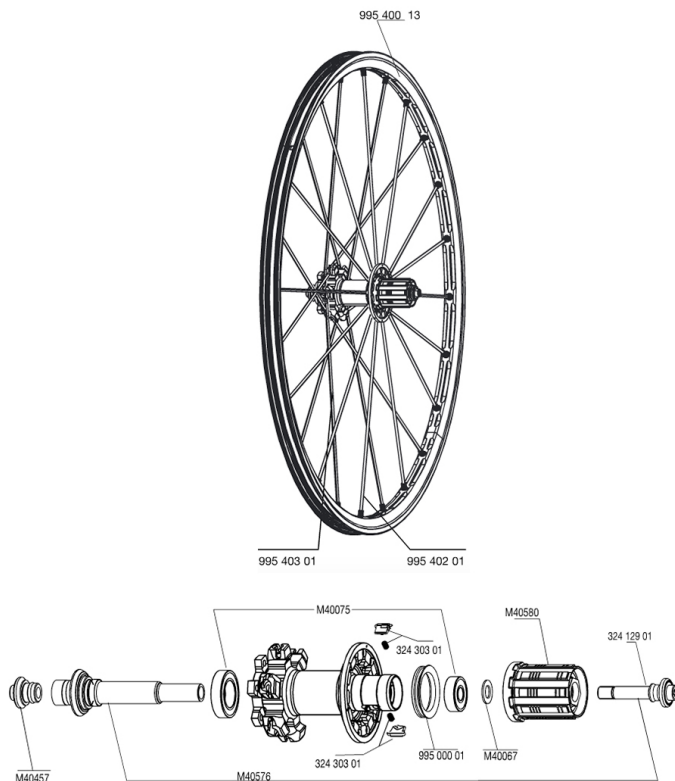

REFERENZEN RÄDER

**RIMS**

&NBSP;:

99540013	REAR CROSSMAX ST DISC RIM
----------	---------------------------

**SPOKES**

99540201	12 DRV BLK SPK XMAX ST 248mm
99540301	12 NDR BLK SPK XMAX ST D 263mm

**HUB SHELLS**

M40075	REAR HUB 608+6903 BEARINGS
99500001	FTSL/FTSX FREEHUB BODY SEAL
M40457	REAR FORK SUPPORT
32412901	REAR AXLE BOLT PREP HG9
M40580	CORPS DE ROUE LIBRE FTS "L" HG9
M40576	REAR AXLE CROSSMAX UST DISC
32430301	FTSX MTB PAWLS KIT
M40067	10 SPACERS FRW/HUB BODY

# CROSSMAX ST DISC 20 MM

## **Specifications**

RADGEWICHTE