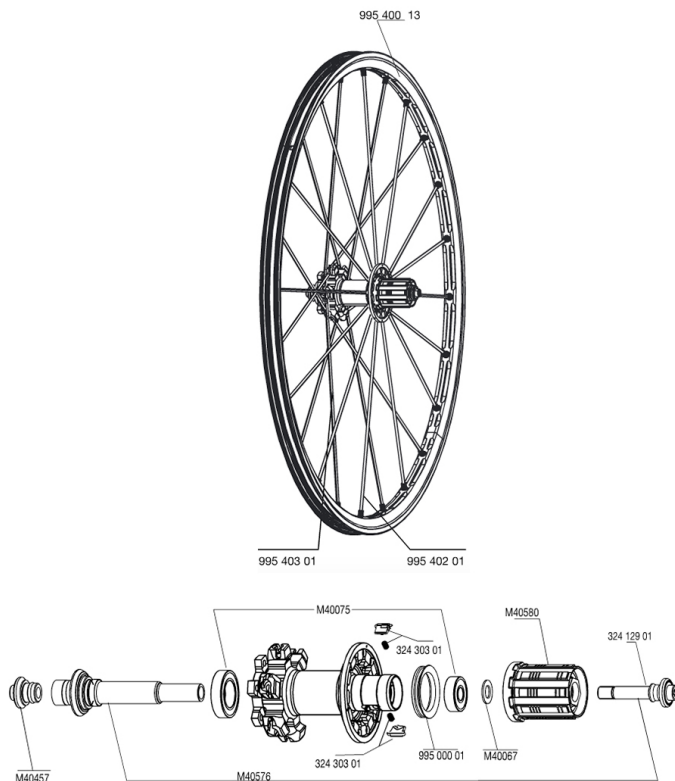

参照ホイール

RIMS

&NBSP;:

99540013	REAR CROSSMAX ST DISC RIM
----------	---------------------------

SPOKES

99540201	12 DRV BLK SPK XMAX ST 248mm
99540301	12 NDR BLK SPK XMAX ST D 263mm

HUB SHELLS

M40075	REAR HUB 608+6903 BEARINGS
99500001	FTSL/FTSX FREEHUB BODY SEAL
M40457	REAR FORK SUPPORT
32412901	REAR AXLE BOLT PREP HG9
M40580	FTSX FREEWHEEL BODY HG9
M40576	REAR AXLE CROSSMAX UST DISC
32430301	FTSX MTB PAWLS KIT
M40067	10 SPACERS FRW/HUB BODY

CROSSMAX ST DISC 20 MM

2
2008
REAR

Specifications

ホイールの重み