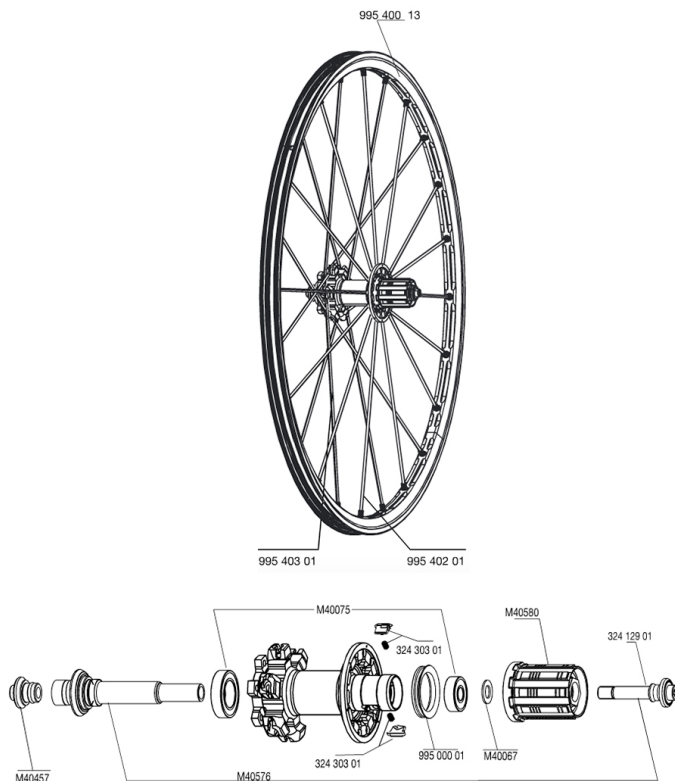

参照ホイール

RIMS

&NBSP;:

99540013	REAR CROSSMAX ST DISC RIM
----------	---------------------------

SPOKES

99540301	12 NDR BLK SPK XMAX ST D 263mm
99540201	12 DRV BLK SPK XMAX ST 248mm

HUB SHELLS

M40457	REAR FORK SUPPORT
32412901	REAR AXLE BOLT PREP HG9
M40580	FTSX FREEWHEEL BODY HG9
M40576	REAR AXLE CROSSMAX UST DISC
32430301	FTSX MTB PAWLS KIT
M40067	10 SPACERS FRW/HUB BODY
M40075	REAR HUB 608+6903 BEARINGS
99500001	FTSL/FTSX FREEHUB BODY SEAL

CROSSMAX ST DISC 20 MM

2
2008
REAR

Specifications

ホイールの重み