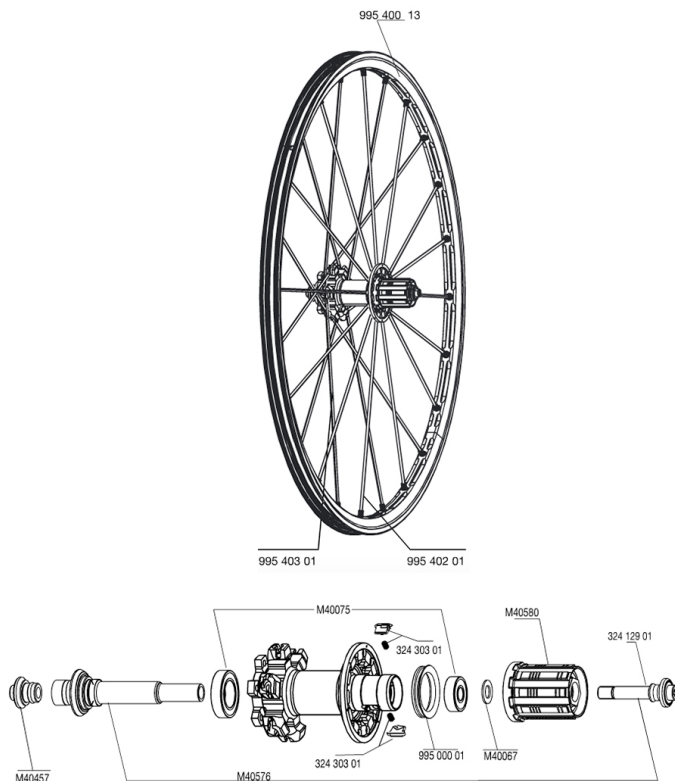

REFERENCES WHEELS

RIMS

&NBSP;:

99540013	REAR CROSSMAX ST DISC RIM
----------	---------------------------

SPOKES

99540301	12 NDR BLK SPK XMAX ST D 263mm
99540201	12 DRV BLK SPK XMAX ST 248mm

HUB SHELLS

M40457	REAR FORK SUPPORT
32412901	REAR AXLE BOLT PREP HG9
M40580	FTSX FREEWHEEL BODY HG9
M40576	REAR AXLE CROSSMAX UST DISC
32430301	FTSX PAWLS KIT (MTB WHEELS)
M40067	INTERNAL FREEWHEEL SPACER FTSL/FTSX
M40075	REAR HUB 608+6903 BEARINGS
99500001	FTSL/FTSX FREEHUB BODY SEAL

CROSSMAX ST DISC 20 MM

Specifications

WHEEL WEIGHTS