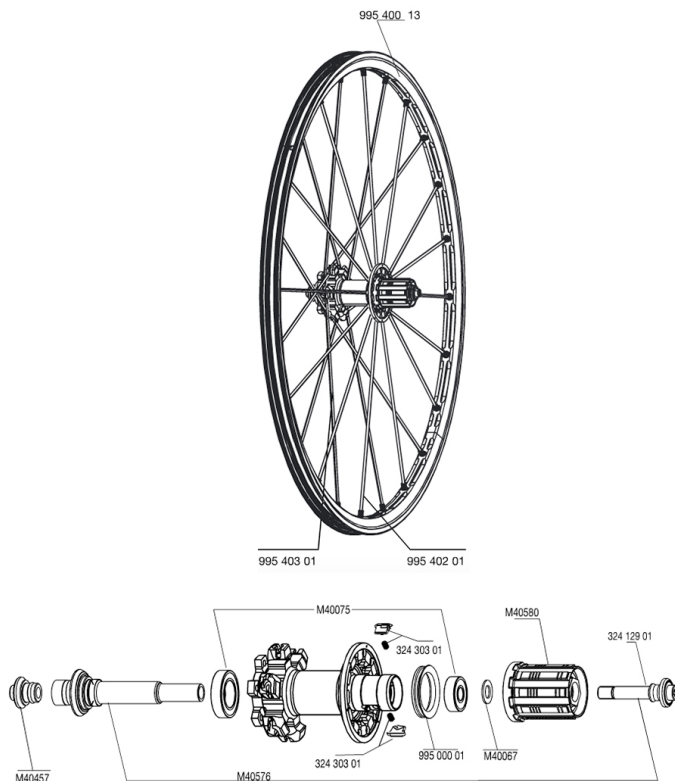

REFERENCES WHEELS

RIMS

&NBSP;:

99540013	REAR CROSSMAX ST DISC RIM
----------	---------------------------

SPOKES

99540201	12 DRV BLK SPK XMAX ST 248mm
99540301	12 NDR BLK SPK XMAX ST D 263mm

HUB SHELLS

M40576	REAR AXLE CROSSMAX UST DISC
32430301	FTSX PAWLS KIT (MTB WHEELS)
M40067	INTERNAL FREEWHEEL SPACER FTSL/FTSX
M40075	REAR HUB 608+6903 BEARINGS
99500001	FTSL/FTSX FREEHUB BODY SEAL
M40457	REAR FORK SUPPORT
32412901	REAR AXLE BOLT PREP HG9
M40580	FTSX FREEWHEEL BODY HG9

CROSSMAX ST DISC 20 MM

Specifications

WHEEL WEIGHTS