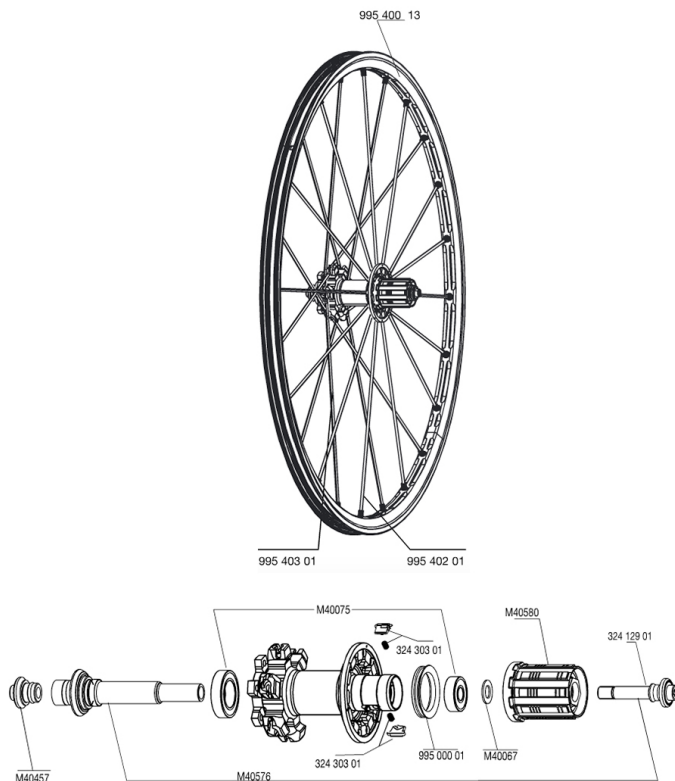

REFERENCES WHEELS

**RIMS**

&NBSP;:

99540013	REAR CROSSMAX ST DISC RIM
----------	---------------------------

**SPOKES**

99540201	12 DRV BLK SPK XMAX ST 248mm
99540301	12 NDR BLK SPK XMAX ST D 263mm

**HUB SHELLS**

M40576	REAR AXLE CROSSMAX UST DISC
32430301	FTSX PAWLS KIT (MTB WHEELS)
M40067	INTERNAL FREEWHEEL SPACER FTSL/FTSX
M40075	REAR HUB 608+6903 BEARINGS
99500001	FTSL/FTSX FREEHUB BODY SEAL
M40457	REAR FORK SUPPORT
32412901	REAR AXLE BOLT PREP HG9
M40580	FTSX FREEWHEEL BODY HG9

# CROSSMAX ST DISC 20 MM

## *Specifications*

WHEEL WEIGHTS