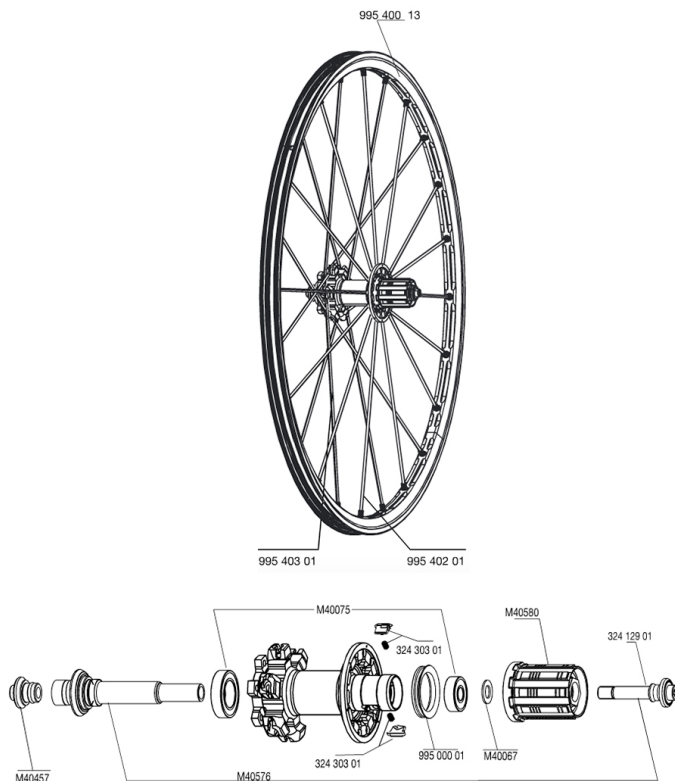

REFERENCES WHEELS

RIMS

&NBSP;:

99540013	REAR CROSSMAX ST DISC RIM
----------	---------------------------

SPOKES

99540301	12 NDR BLK SPK XMAX ST D 263mm
99540201	12 DRV BLK SPK XMAX ST 248mm

HUB SHELLS

M40580	FTSX FREEWHEEL BODY HG9
M40576	REAR AXLE CROSSMAX UST DISC
32430301	FTSX PAWLS KIT (MTB WHEELS)
M40067	INTERNAL FREEWHEEL SPACER FTSL/FTSX
M40075	REAR HUB 608+6903 BEARINGS
99500001	FTSL/FTSX FREEHUB BODY SEAL
M40457	REAR FORK SUPPORT
32412901	REAR AXLE BOLT PREP HG9

CROSSMAX ST DISC 20 MM

Specifications

WHEEL WEIGHTS