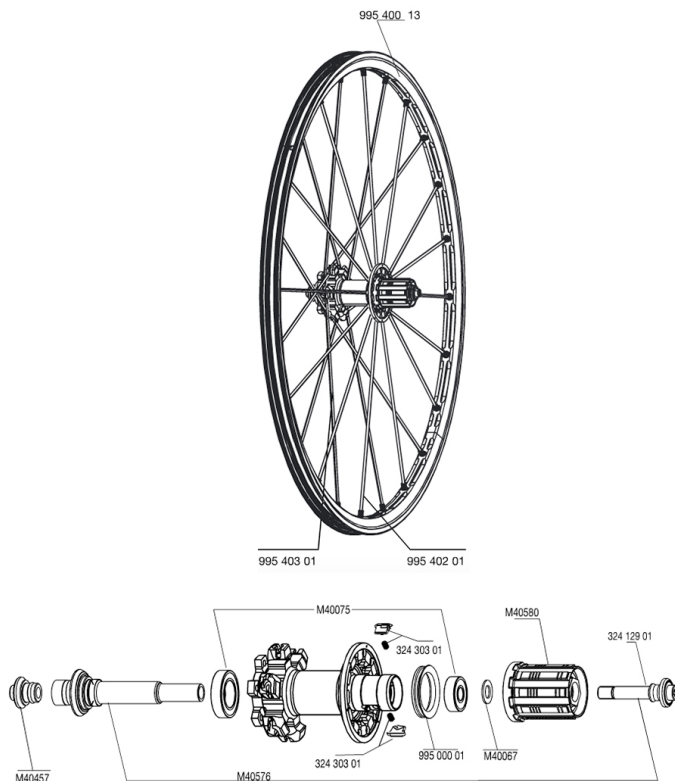

REFERENCES WHEELS

RIMS

&NBSP;:

99540013	REAR CROSSMAX ST DISC RIM
----------	---------------------------

SPOKES

99540301	12 NDR BLK SPK XMAX ST D 263mm
99540201	12 DRV BLK SPK XMAX ST 248mm

HUB SHELLS

M40075	REAR HUB 608+6903 BEARINGS
99500001	FTSL/FTSX FREEHUB BODY SEAL
M40457	REAR FORK SUPPORT
32412901	REAR AXLE BOLT PREP HG9
M40580	FTSX FREEWHEEL BODY HG9
M40576	REAR AXLE CROSSMAX UST DISC
32430301	FTSX PAWLS KIT (MTB WHEELS)
M40067	INTERNAL FREEWHEEL SPACER FTSL/FTSX

CROSSMAX ST DISC 20 MM

Specifications

WHEEL WEIGHTS