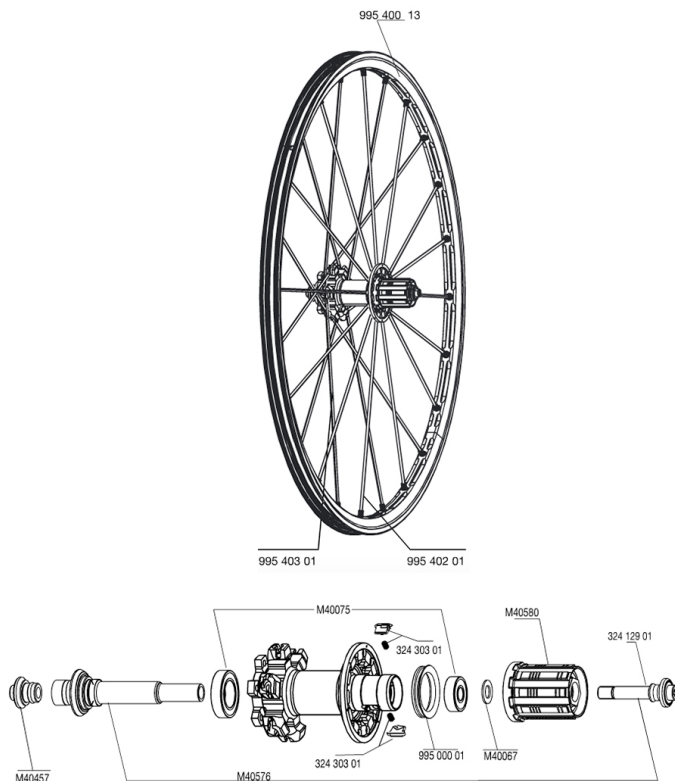

REFERENCES WHEELS

**RIMS**

&NBSP;:

99540013	REAR CROSSMAX ST DISC RIM
----------	---------------------------

**SPOKES**

99540301	12 NDR BLK SPK XMAX ST D 263mm
99540201	12 DRV BLK SPK XMAX ST 248mm

**HUB SHELLS**

M40580	FTSX FREEWHEEL BODY HG9
M40576	REAR AXLE CROSSMAX UST DISC
32430301	FTSX PAWLS KIT (MTB WHEELS)
M40067	INTERNAL FREEWHEEL SPACER FTSL/FTSX
M40075	REAR HUB 608+6903 BEARINGS
99500001	FTSL/FTSX FREEHUB BODY SEAL
M40457	REAR FORK SUPPORT
32412901	REAR AXLE BOLT PREP HG9

# CROSSMAX ST DISC 20 MM

## *Specifications*

WHEEL WEIGHTS