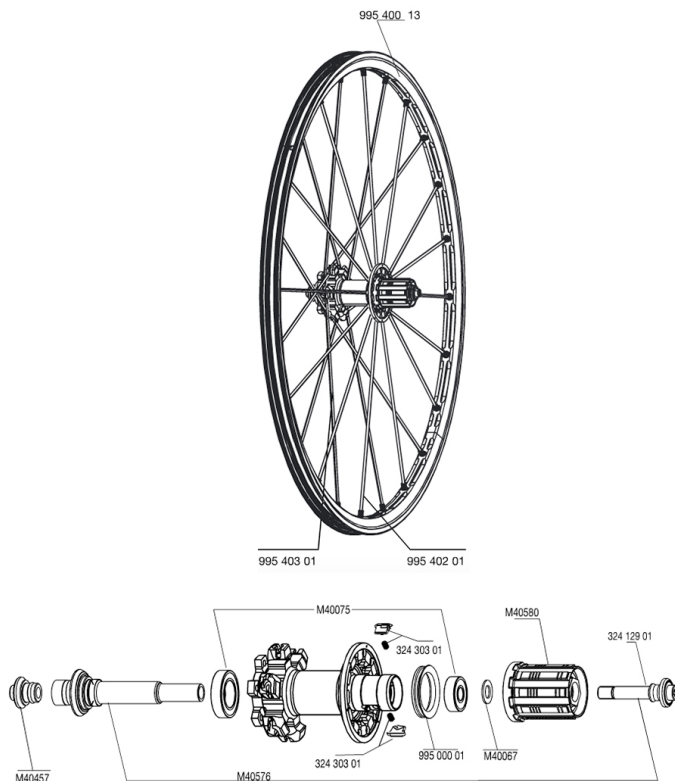

RUEDAS REFERENCIAS

RIMS

&NBSP;:

99540013	REAR CROSSMAX ST DISC RIM
----------	---------------------------

SPOKES

99540301	12 NDR BLK SPK XMAX ST D 263mm
99540201	12 DRV BLK SPK XMAX ST 248mm

HUB SHELLS

M40580	CORPS DE ROUE LIBRE FTS "L" HG9
M40576	REAR AXLE CROSSMAX UST DISC
32430301	FTSX MTB PAWLS KIT
M40067	10 SPACERS FRW/HUB BODY
M40075	REAR HUB 608+6903 BEARINGS
99500001	FTSL/FTSX FREEHUB BODY SEAL
M40457	REAR FORK SUPPORT
32412901	REAR AXLE BOLT PREP HG9

CROSSMAX ST DISC 20 MM

Specifications

PESOS DE RUEDAS