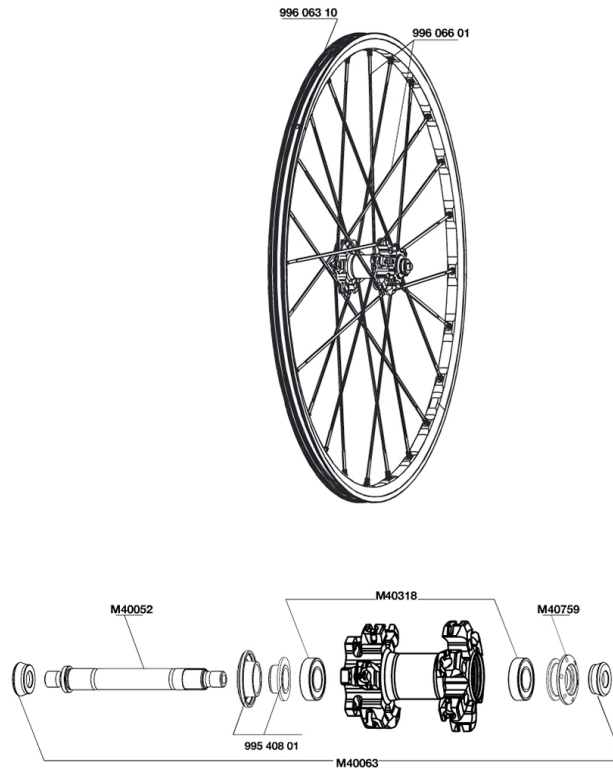

REFERENCES WHEELS

RIMS

&NBSP;:

99606310	FRONT RIM CROSSMAX 29"
----------	------------------------

SPOKES

99606601	13 FR.AL.SPK CROSSMAX 29" 292m
----------	--------------------------------

HUB SHELLS

M40759	ADJUSTING BEARING NUT + FRONT CAP
M40318	KIT 2 HUB BEARINGS 6001
M40063	2 FRONT AXLE FORK SUPPORT
99540801	BEAR.CAP XMAX SLR/SL 07/STDISC
M40052	FRONT HUB AXLE

Specifications

WHEEL WEIGHTS