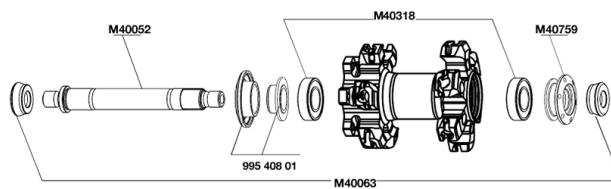

REFERENCES WHEELS

RIMS

&NBSP;:

99606310 FRONT RIM CROSSMAX 29"

SPOKES

99606601 13 FR.AL.SPK CROSSMAX 29" 292m

HUB SHELLS

99540801	BEAR.CAP XMAX SLR/SL 07/STDISC
M40052	FRONT HUB AXLE
M40759	ADJUSTING BEARING NUT + FRONT CAP
M40318	KIT 2 HUB BEARINGS 6001
M40063	2 FRONT AXLE FORK SUPPORT

Specifications

WHEEL WEIGHTS