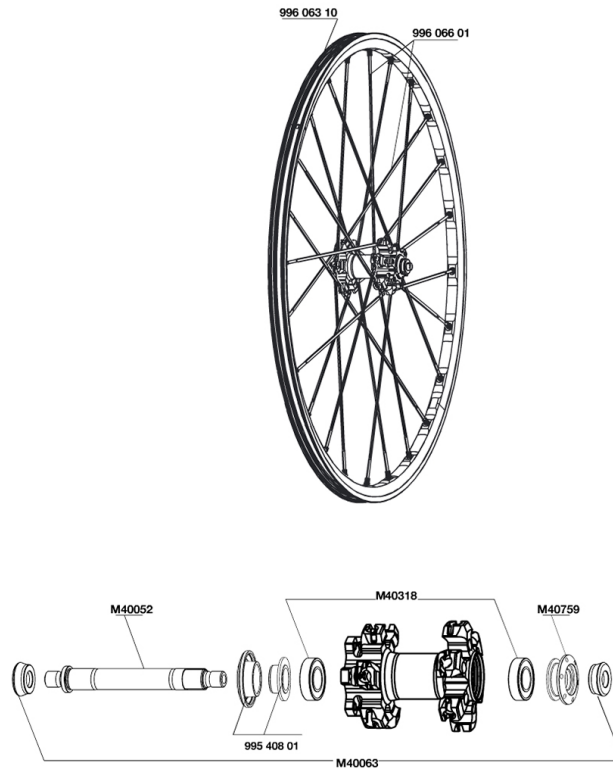

REFERENCES WHEELS

RIMS

&NBSP;:

99606310	FRONT RIM CROSSMAX 29"
----------	------------------------

SPOKES

99606601	13 FR.AL.SPK CROSSMAX 29" 292m
----------	--------------------------------

HUB SHELLS

99540801	BEAR.CAP XMAX SLR/SL 07/STDISC
M40052	FRONT HUB AXLE
M40759	ADJUSTING BEARING NUT + FRONT CAP
M40318	KIT 2 HUB BEARINGS 6001
M40063	2 FRONT AXLE FORK SUPPORT

Specifications

WHEEL WEIGHTS