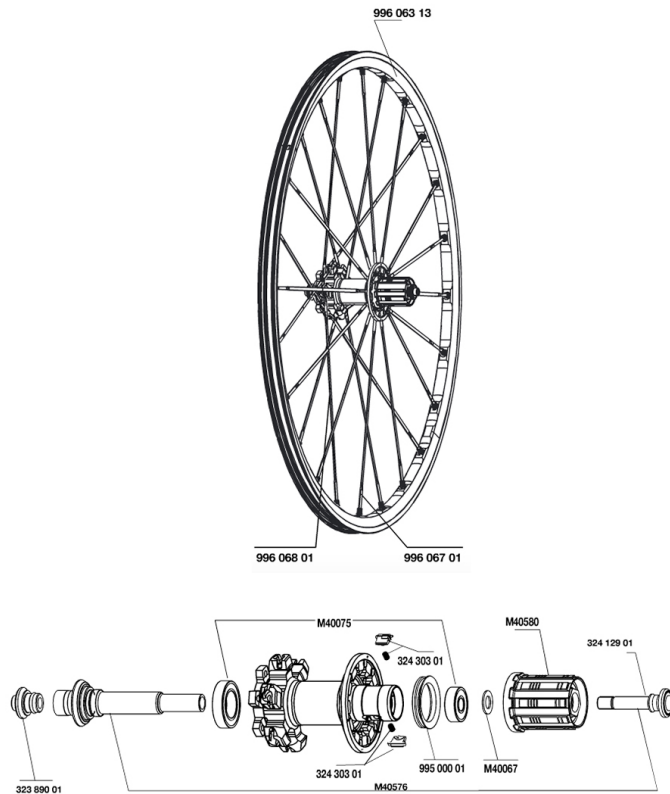

REFERENCES WHEELS

RIMS

&NBSP;:

99606313	REAR RIM CROSSMAX 29"
----------	-----------------------

SPOKES

99606801	12 NDR AL.SPK CROSSMAX 29" 293mm
99606701	12 DRV AL.SPK CROSSMAX 29" 279mm

HUB SHELLS

32389001	R.FORK SUPPORT CROSSMAX SL DCL
32412901	REAR AXLE BOLT PREP HG9
M40580	FTSX FREEWHEEL BODY HG9
M40576	REAR AXLE CROSSMAX UST DISC
32430301	FTSX PAWLS KIT (MTB WHEELS)
M40067	INTERNAL FREEWHEEL SPACER FTSL/FTSX
M40075	REAR HUB 608+6903 BEARINGS
99500001	FTSL/FTSX FREEHUB BODY SEAL

MAVIC *C29ssmax*

Specifications

WHEEL WEIGHTS