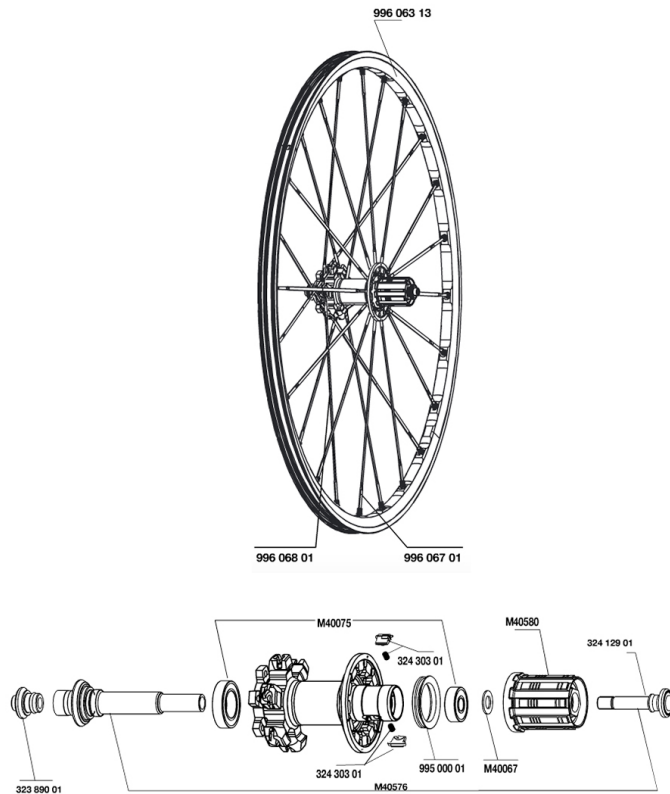

REFERENCES WHEELS

RIMS

&NBSP;:

99606313	REAR RIM CROSSMAX 29"
----------	-----------------------

SPOKES

99606701	12 DRV AL.SPK CROSSMAX 29" 279mm
99606801	12 NDR AL.SPK CROSSMAX 29" 293mm

HUB SHELLS

32430301	FTSX PAWLS KIT (MTB WHEELS)
M40067	INTERNAL FREEWHEEL SPACER FTSL/FTSX
M40075	REAR HUB 608+6903 BEARINGS
99500001	FTSL/FTSX FREEHUB BODY SEAL
32389001	R.FORK SUPPORT CROSSMAX SL DCL
32412901	REAR AXLE BOLT PREP HG9
M40580	FTSX FREEWHEEL BODY HG9
M40576	REAR AXLE CROSSMAX UST DISC

Specifications

WHEEL WEIGHTS