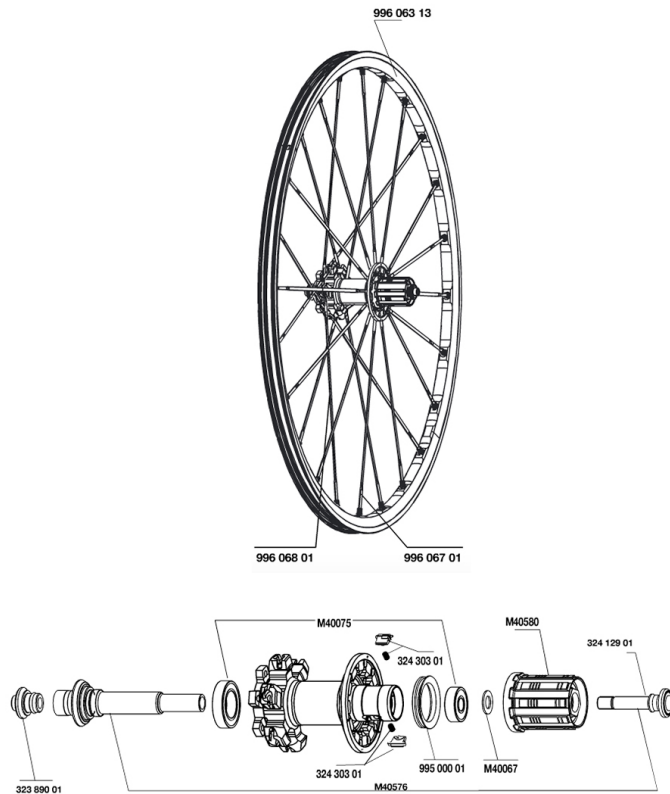

REFERENCES WHEELS

RIMS

&NBSP;:

99606313	REAR RIM CROSSMAX 29"
----------	-----------------------

SPOKES

99606801	12 NDR AL.SPK CROSSMAX 29" 293mm
99606701	12 DRV AL.SPK CROSSMAX 29" 279mm

HUB SHELLS

M40075	REAR HUB 608+6903 BEARINGS
99500001	FTSL/FTSX FREEHUB BODY SEAL
32389001	R.FORK SUPPORT CROSSMAX SL DCL
32412901	REAR AXLE BOLT PREP HG9
M40580	FTSX FREEWHEEL BODY HG9
M40576	REAR AXLE CROSSMAX UST DISC
32430301	FTSX PAWLS KIT (MTB WHEELS)
M40067	INTERNAL FREEWHEEL SPACER FTSL/FTSX

MAVIC *C29ssmax*

Specifications

WHEEL WEIGHTS