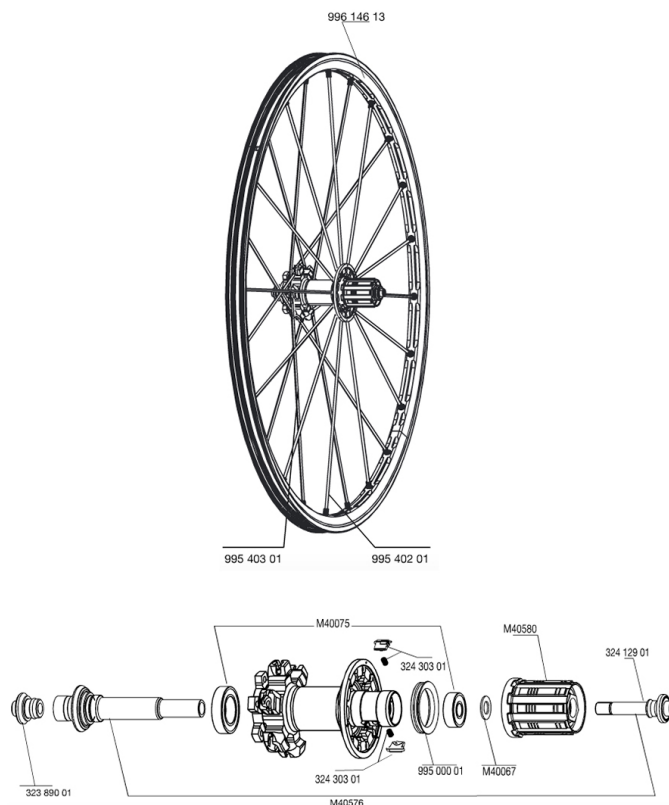

REFERENZEN RÄDER

RIMS

&NBSP;:

99614613	REAR CROSSMAX ST LEFTY RIM
----------	----------------------------

SPOKES

99540201	12 DRV BLK SPK XMAX ST 248mm
99540301	12 NDR BLK SPK XMAX ST D 263mm

HUB SHELLS

M40075	REAR HUB 608+6903 BEARINGS
99500001	FTSL/FTSX FREEHUB BODY SEAL
32389001	R.FORK SUPPORT CROSSMAX SL DCL
32412901	REAR AXLE BOLT PREP HG9
M40580	CORPS DE ROUE LIBRE FTS "L" HG9
M40576	REAR AXLE CROSSMAX UST DISC
32430301	FTSX MTB PAWLS KIT
M40067	10 SPACERS FRW/HUB BODY

CROSSMAX ST DISC LEFTY

Specifications

RADGEWICHTE