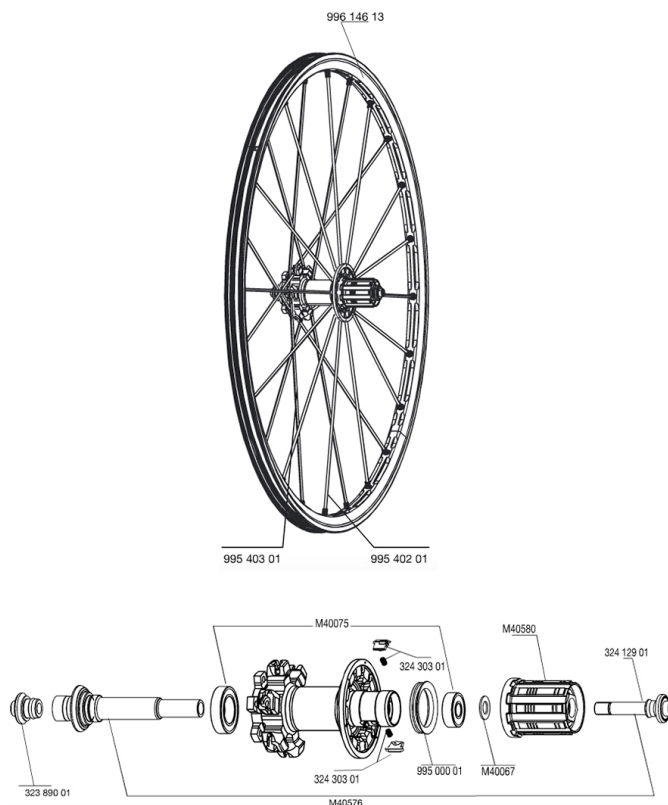

REFERENCES WHEELS

**RIMS**

&NBSP;:

99614613	REAR CROSSMAX ST LEFTY RIM
----------	----------------------------

**SPOKES**

99540201	12 DRV BLK SPK XMAX ST 248mm
99540301	12 NDR BLK SPK XMAX ST D 263mm

**HUB SHELLS**

M40576	REAR AXLE CROSSMAX UST DISC
32430301	FTSX PAWLS KIT (MTB WHEELS)
M40067	INTERNAL FREEWHEEL SPACER FTSL/FTSX
M40075	REAR HUB 608+6903 BEARINGS
99500001	FTSL/FTSX FREEHUB BODY SEAL
32389001	R.FORK SUPPORT CROSSMAX SL DCL
32412901	REAR AXLE BOLT PREP HG9
M40580	FTSX FREEWHEEL BODY HG9

# CROSSMAX ST DISC LEFTY

## *Specifications*

WHEEL WEIGHTS