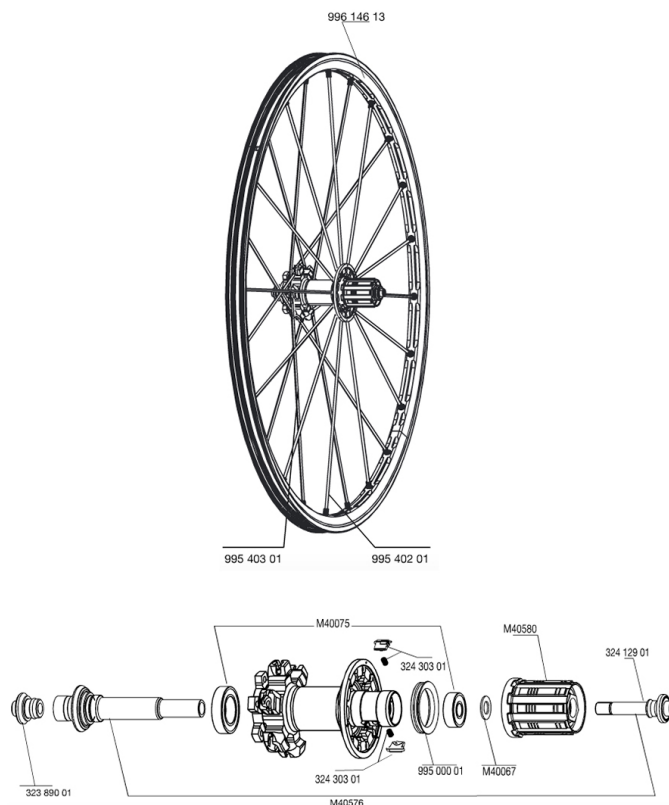

REFERENCES WHEELS

RIMS

&NBSP;:

99614613	REAR CROSSMAX ST LEFTY RIM
----------	----------------------------

SPOKES

99540301	12 NDR BLK SPK XMAX ST D 263mm
99540201	12 DRV BLK SPK XMAX ST 248mm

HUB SHELLS

32389001	R.FORK SUPPORT CROSSMAX SL DCL
32412901	REAR AXLE BOLT PREP HG9
M40580	FTSX FREEWHEEL BODY HG9
M40576	REAR AXLE CROSSMAX UST DISC
32430301	FTSX PAWLS KIT (MTB WHEELS)
M40067	INTERNAL FREEWHEEL SPACER FTSL/FTSX
M40075	REAR HUB 608+6903 BEARINGS
99500001	FTSL/FTSX FREEHUB BODY SEAL

CROSSMAX ST DISC LEFTY

Specifications

WHEEL WEIGHTS