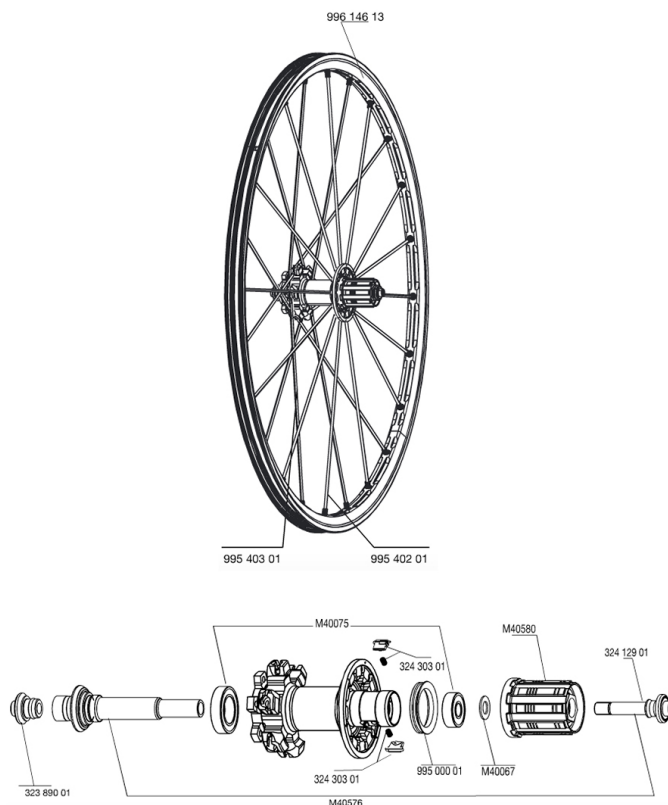

REFERENCES WHEELS

RIMS

&NBSP;:

99614613	REAR CROSSMAX ST LEFTY RIM
----------	----------------------------

SPOKES

99540301	12 NDR BLK SPK XMAX ST D 263mm
99540201	12 DRV BLK SPK XMAX ST 248mm

HUB SHELLS

32389001	R.FORK SUPPORT CROSSMAX SL DCL
32412901	REAR AXLE BOLT PREP HG9
M40580	FTSX FREEWHEEL BODY HG9
M40576	REAR AXLE CROSSMAX UST DISC
32430301	FTSX PAWLS KIT (MTB WHEELS)
M40067	INTERNAL FREEWHEEL SPACER FTSL/FTSX
M40075	REAR HUB 608+6903 BEARINGS
99500001	FTSL/FTSX FREEHUB BODY SEAL

CROSSMAX ST DISC LEFTY

Specifications

WHEEL WEIGHTS