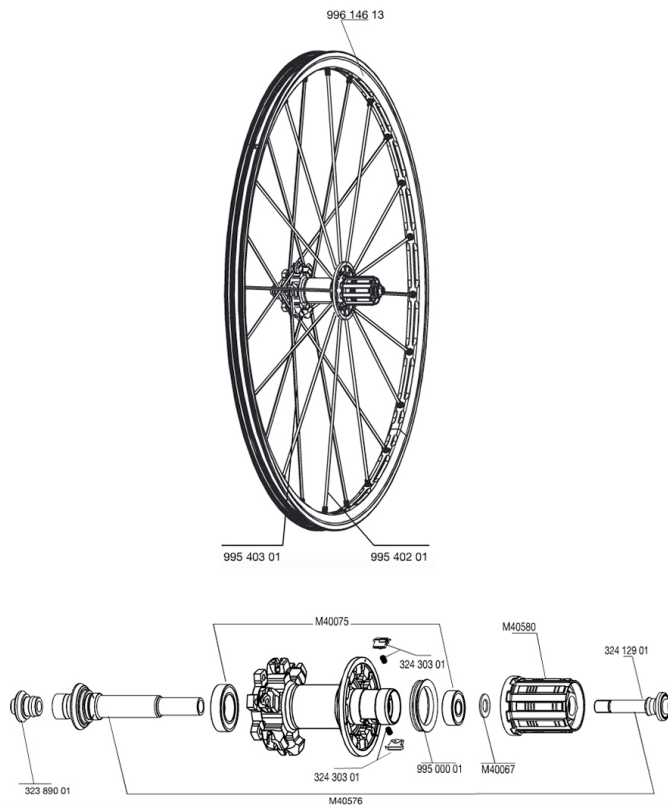

REFERENCES WHEELS

RIMS

&NBSP;:

99614613	REAR CROSSMAX ST LEFTY RIM
----------	----------------------------

SPOKES

99540201	12 DRV BLK SPK XMAX ST 248mm
99540301	12 NDR BLK SPK XMAX ST D 263mm

HUB SHELLS

M40576	REAR AXLE CROSSMAX UST DISC
32430301	FTSX PAWLS KIT (MTB WHEELS)
M40067	INTERNAL FREEWHEEL SPACER FTSL/FTSX
M40075	REAR HUB 608+6903 BEARINGS
99500001	FTSL/FTSX FREEHUB BODY SEAL
32389001	R.FORK SUPPORT CROSSMAX SL DCL
32412901	REAR AXLE BOLT PREP HG9
M40580	FTSX FREEWHEEL BODY HG9

CROSSMAX ST DISC LEFTY

Specifications

WHEEL WEIGHTS