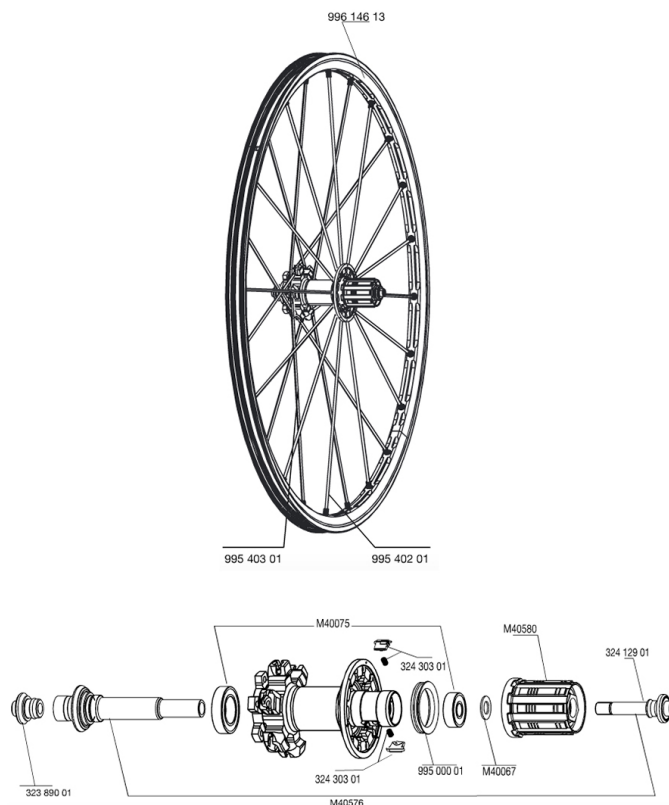

REFERENCES WHEELS

**RIMS**

&NBSP;:

99614613	REAR CROSSMAX ST LEFTY RIM
----------	----------------------------

**SPOKES**

99540301	12 NDR BLK SPK XMAX ST D 263mm
99540201	12 DRV BLK SPK XMAX ST 248mm

**HUB SHELLS**

M40075	REAR HUB 608+6903 BEARINGS
99500001	FTSL/FTSX FREEHUB BODY SEAL
32389001	R.FORK SUPPORT CROSSMAX SL DCL
32412901	REAR AXLE BOLT PREP HG9
M40580	FTSX FREEWHEEL BODY HG9
M40576	REAR AXLE CROSSMAX UST DISC
32430301	FTSX PAWLS KIT (MTB WHEELS)
M40067	INTERNAL FREEWHEEL SPACER FTSL/FTSX

# CROSSMAX ST DISC LEFTY

## *Specifications*

WHEEL WEIGHTS