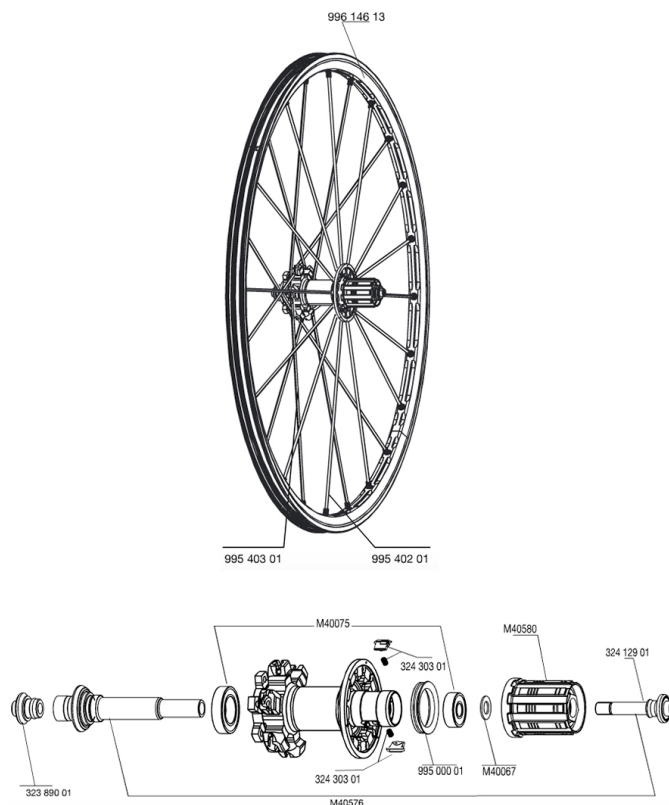

REFERENCES WHEELS

RIMS

&NBSP;:

| | |
|----------|----------------------------|
| 99614613 | REAR CROSSMAX ST LEFTY RIM |
|----------|----------------------------|

SPOKES

| | |
|----------|--------------------------------|
| 99540301 | 12 NDR BLK SPK XMAX ST D 263mm |
| 99540201 | 12 DRV BLK SPK XMAX ST 248mm |

HUB SHELLS

| | |
|----------|-------------------------------------|
| M40075 | REAR HUB 608+6903 BEARINGS |
| 99500001 | FTSL/FTSX FREEHUB BODY SEAL |
| 32389001 | R.FORK SUPPORT CROSSMAX SL DCL |
| 32412901 | REAR AXLE BOLT PREP HG9 |
| M40580 | FTSX FREEWHEEL BODY HG9 |
| M40576 | REAR AXLE CROSSMAX UST DISC |
| 32430301 | FTSX PAWLS KIT (MTB WHEELS) |
| M40067 | INTERNAL FREEWHEEL SPACER FTSL/FTSX |

CROSSMAX ST DISC LEFTY

Specifications

WHEEL WEIGHTS