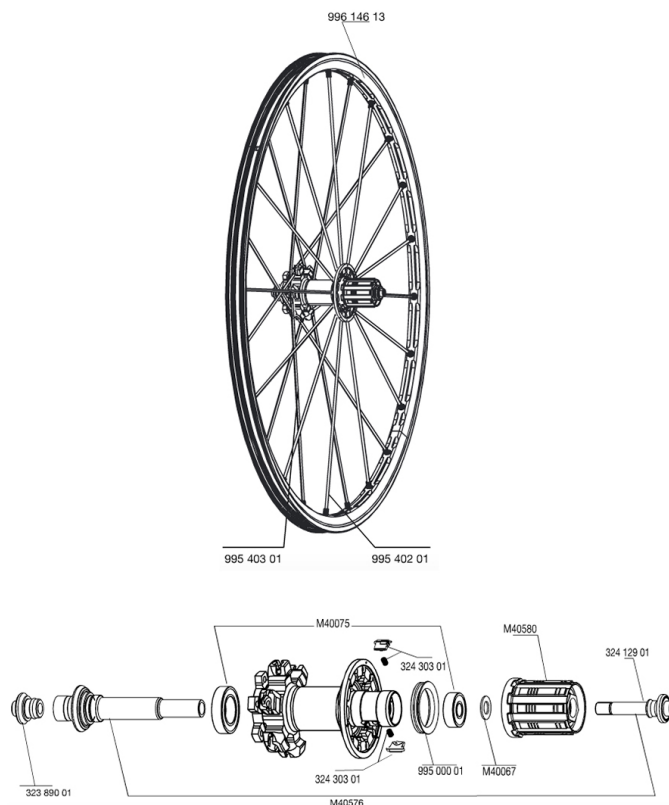

REFERENCES WHEELS

**RIMS**

&NBSP;:

99614613	REAR CROSSMAX ST LEFTY RIM
----------	----------------------------

**SPOKES**

99540201	12 DRV BLK SPK XMAX ST 248mm
99540301	12 NDR BLK SPK XMAX ST D 263mm

**HUB SHELLS**

M40576	REAR AXLE CROSSMAX UST DISC
32430301	FTSX PAWLS KIT (MTB WHEELS)
M40067	INTERNAL FREEWHEEL SPACER FTSL/FTSX
M40075	REAR HUB 608+6903 BEARINGS
99500001	FTSL/FTSX FREEHUB BODY SEAL
32389001	R.FORK SUPPORT CROSSMAX SL DCL
32412901	REAR AXLE BOLT PREP HG9
M40580	FTSX FREEWHEEL BODY HG9

# CROSSMAX ST DISC LEFTY

## *Specifications*

WHEEL WEIGHTS