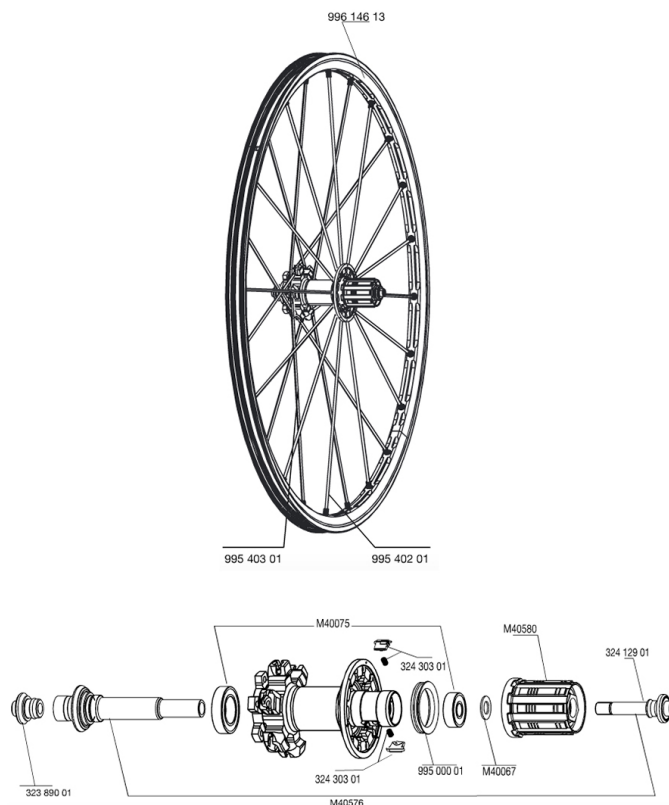

RUEDAS REFERENCIAS

RIMS

&NBSP;:

99614613	REAR CROSSMAX ST LEFTY RIM
----------	----------------------------

SPOKES

99540201	12 DRV BLK SPK XMAX ST 248mm
99540301	12 NDR BLK SPK XMAX ST D 263mm

HUB SHELLS

M40576	REAR AXLE CROSSMAX UST DISC
32430301	FTSX MTB PAWLS KIT
M40067	10 SPACERS FRW/HUB BODY
M40075	REAR HUB 608+6903 BEARINGS
99500001	FTSL/FTSX FREEHUB BODY SEAL
32389001	R.FORK SUPPORT CROSSMAX SL DCL
32412901	REAR AXLE BOLT PREP HG9
M40580	CORPS DE ROUE LIBRE FTS "L" HG9

CROSSMAX ST DISC LEFTY

Specifications

PESOS DE RUEDAS