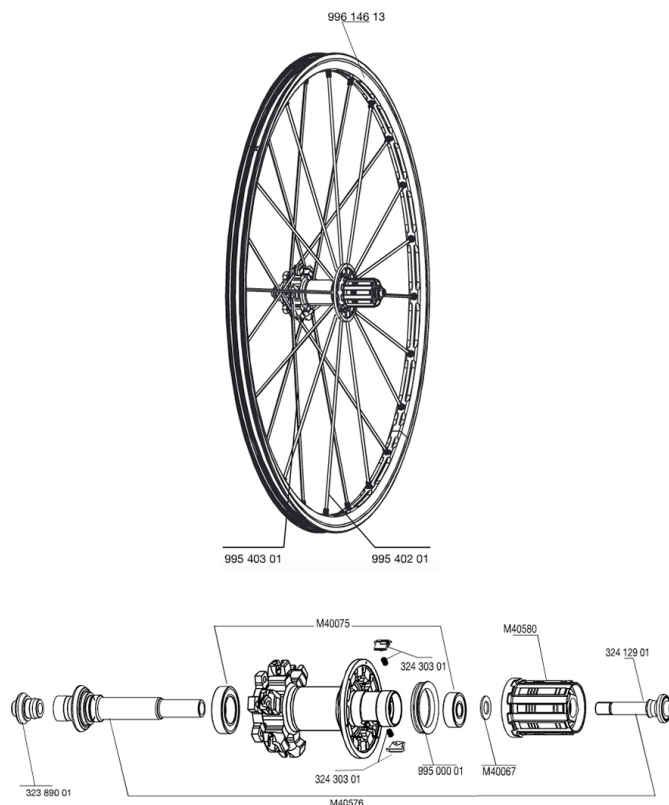

RUEDAS REFERENCIAS

RIMS

&NBSP;:

99614613	REAR CROSSMAX ST LEFTY RIM
----------	----------------------------

SPOKES

99540301	12 NDR BLK SPK XMAX ST D 263mm
99540201	12 DRV BLK SPK XMAX ST 248mm

HUB SHELLS

32389001	R.FORK SUPPORT CROSSMAX SL DCL
32412901	REAR AXLE BOLT PREP HG9
M40580	CORPS DE ROUE LIBRE FTS "L" HG9
M40576	REAR AXLE CROSSMAX UST DISC
32430301	FTSX MTB PAWLS KIT
M40067	10 SPACERS FRW/HUB BODY
M40075	REAR HUB 608+6903 BEARINGS
99500001	FTSL/FTSX FREEHUB BODY SEAL

CROSSMAX ST DISC LEFTY

Specifications PESOS DE RUEDAS