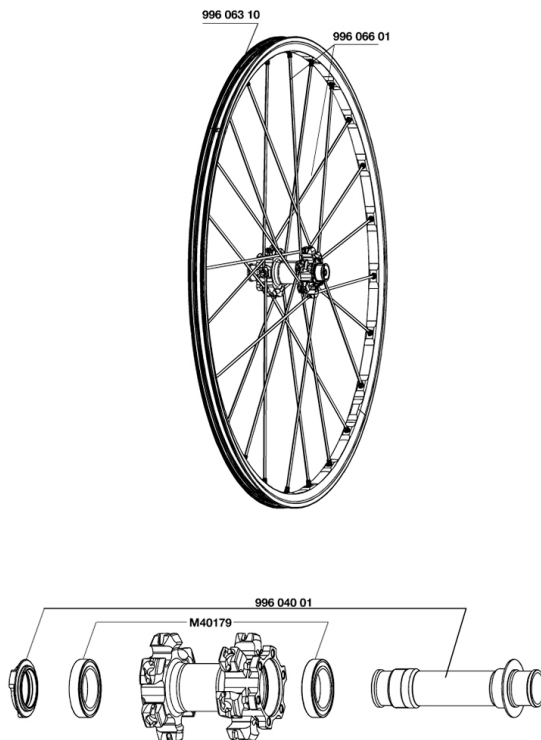

REFERENCES WHEELS

RIMS

&NBSP;:

99606310 FRONT RIM CROSSMAX 29"

SPOKES

99606601 13 FR.AL.SPK CROSSMAX 29" 292m

HUB SHELLS

99604001 FR.AXLE CROSSMAX ST DISC 20mm
M40179 FRONT HUB BEARING KIT 20mm AXLE

MAVIC *CROSSMAX 20 mm*

Specifications

WHEEL WEIGHTS