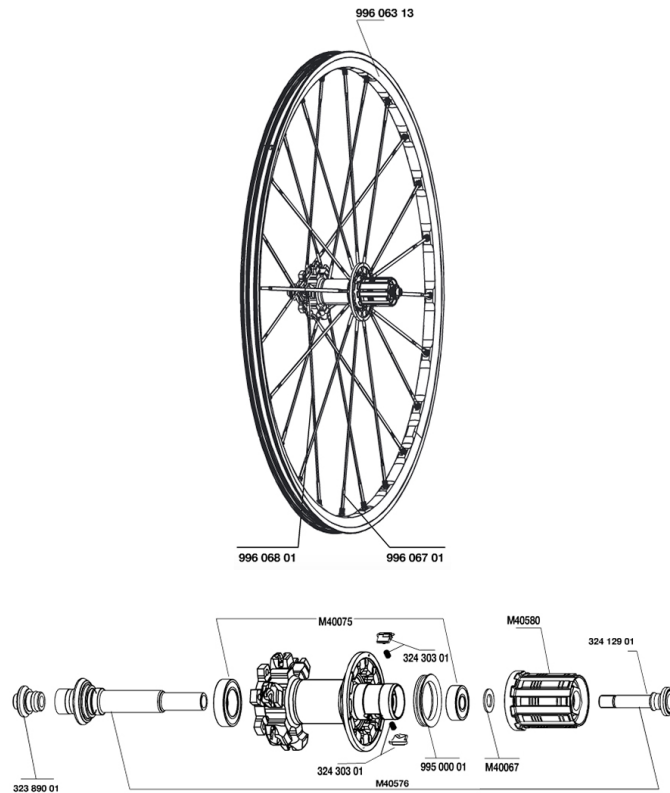

## REFERENCES WHEELS

### RIMS

&NBSP;:

99606313	REAR RIM CROSSMAX 29"
----------	-----------------------

### SPOKES

99606801	12 NDR AL.SPK CROSSMAX 29" 293mm
99606701	12 DRV AL.SPK CROSSMAX 29" 279mm

**MAVIC** *CROSSMAX 20 mm*

**Specifications**

WHEEL WEIGHTS