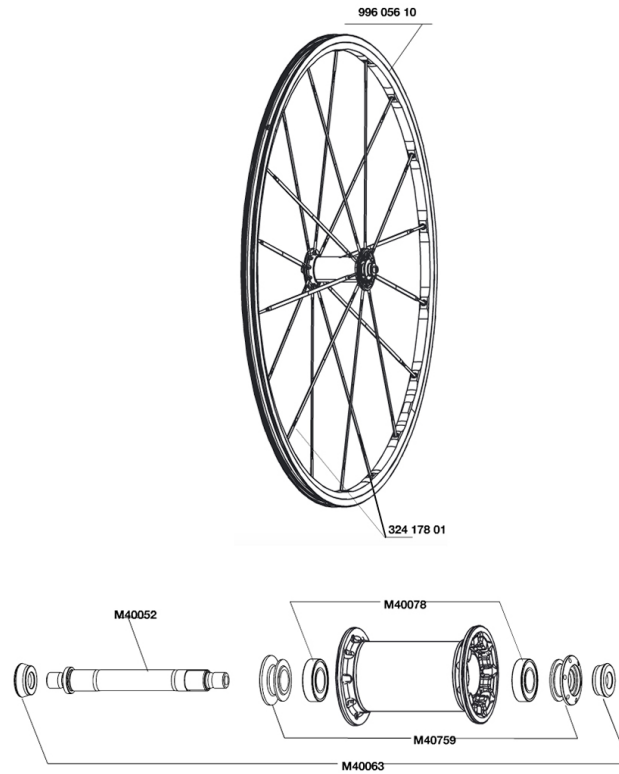

REFERENZEN RÄDER

RIMS

&NBSP;:

99605610 FR.RIM KSYRIUM SL PREMIUM

HUB SHELLS

M40052	FRONT HUB AXLE
M40759	ADJUST.NUT+CAP XMAX SL CERA FR
M40078	FRONT HUB 6901 BEARINGS
M40063	2 FRONT AXLE FORK SUPPORT

MAVIC *KSYRIUM SL PREMIUM*

Specifications

RADGEWICHTE