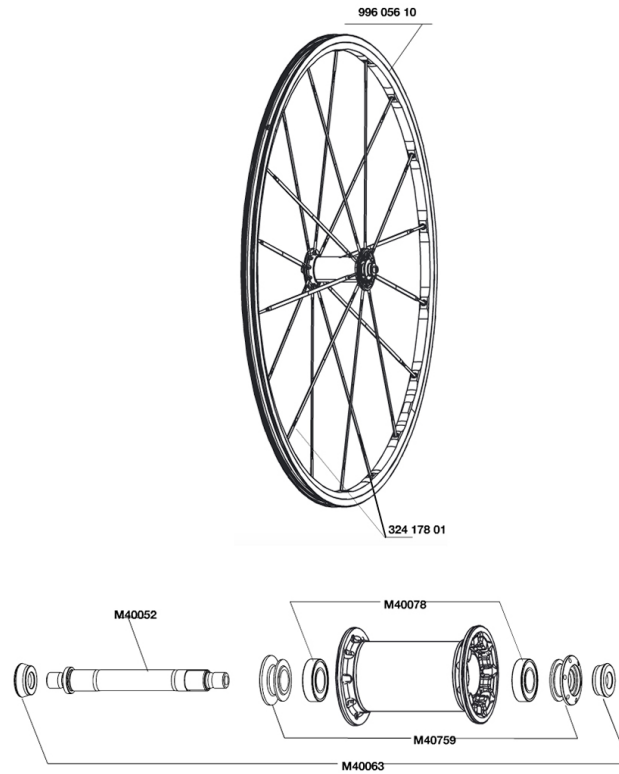

REFERENZEN RÄDER

RIMS

&NBSP;:

99605610 FR.RIM KSYRIUM SL PREMIUM

HUB SHELLS

M40063	2 FRONT AXLE FORK SUPPORT
M40052	FRONT HUB AXLE
M40759	ADJUST.NUT+CAP XMAX SL CERA FR
M40078	FRONT HUB 6901 BEARINGS

MAVIC *KSYRIUM SL PREMIUM*

Specifications

RADGEWICHTE