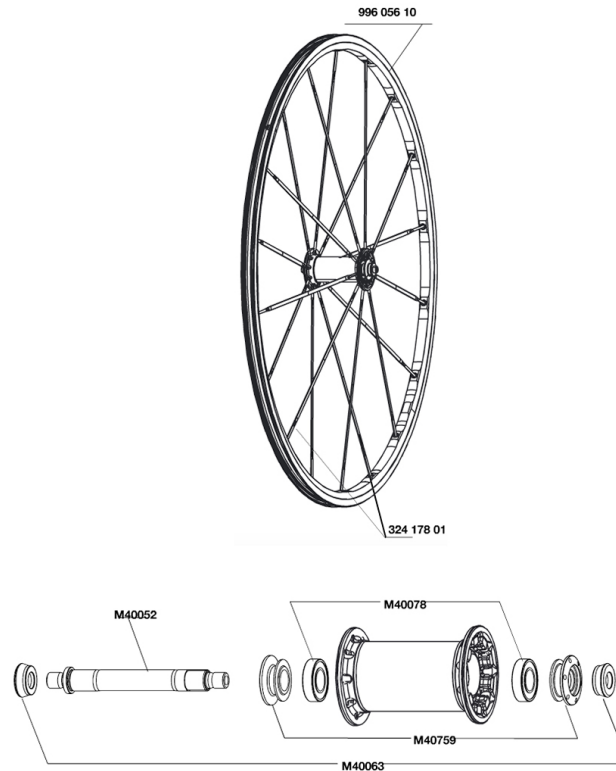

REFERENZEN RÄDER

RIMS

&NBSP;:

99605610 FR.RIM KSYRIUM SL PREMIUM

HUB SHELLS

M40052	FRONT HUB AXLE
M40759	ADJUST.NUT+CAP XMAX SL CERA FR
M40078	FRONT HUB 6901 BEARINGS
M40063	2 FRONT AXLE FORK SUPPORT

MAVIC *KSYRIUM SL PREMIUM*

Specifications

RADGEWICHTE