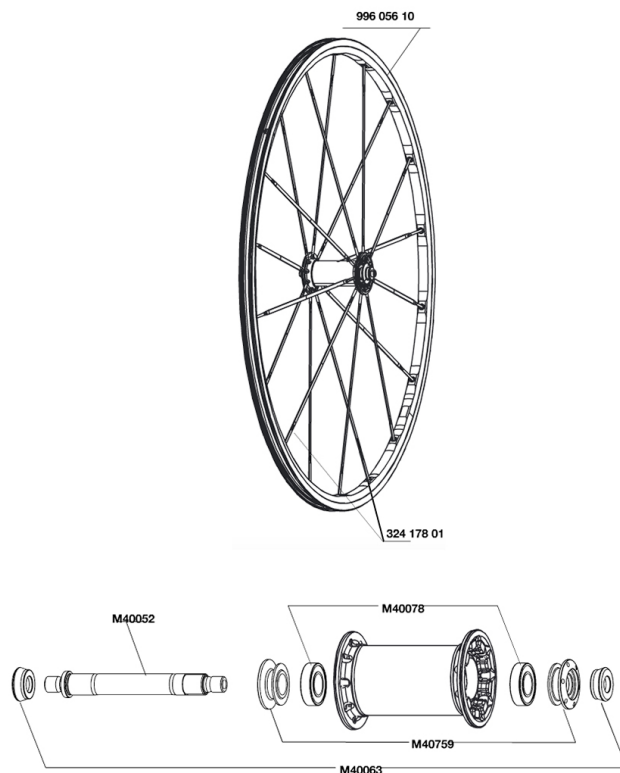

参照ホイール

## RIMS

&NBSP;:

99605610 FR.RIM KSYRIUM SL PREMIUM

## HUB SHELLS

M40759	ADJUST.NUT+CAP XMAX SL CERA FR
M40078	FRONT HUB 6901 BEARINGS
M40063	2 FRONT AXLE FORK SUPPORT
M40052	FRONT HUB AXLE