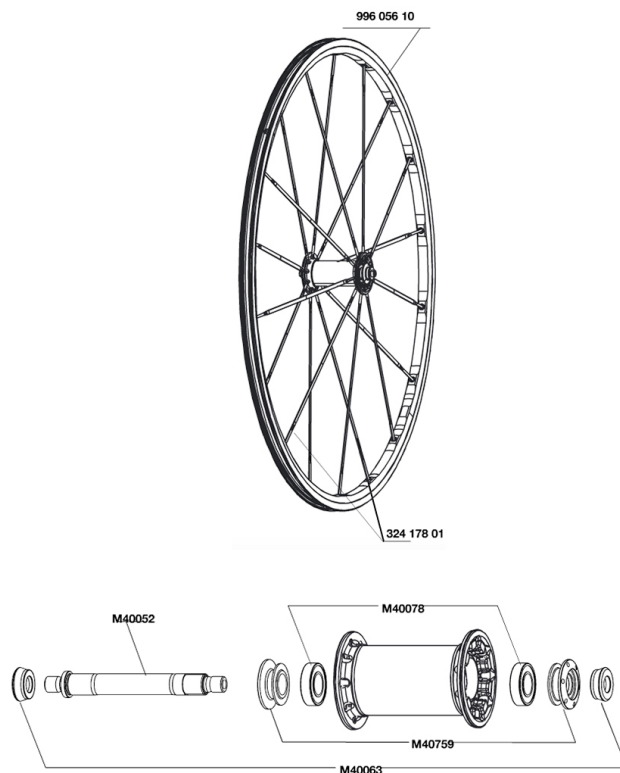

## REFERENCES WHEELS

### RIMS

&NBSP;:

99605610 FR.RIM KSYRIUM SL PREMIUM

### HUB SHELLS

M40052	FRONT HUB AXLE
M40759	ADJUSTING BEARING NUT + FRONT CAP
M40078	FRONT HUB BEARINGS 6901 x 2
M40063	2 FRONT AXLE FORK SUPPORT

## ***Specifications***

WHEEL WEIGHTS