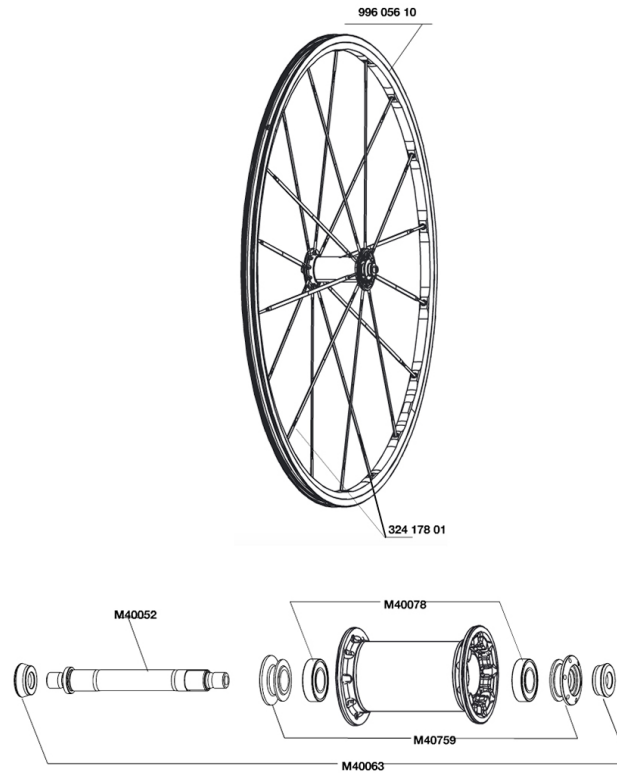

## REFERENCES WHEELS

### RIMS

&NBSP;:

99605610 FR.RIM KSYRIUM SL PREMIUM

### HUB SHELLS

M40052	FRONT HUB AXLE
M40759	ADJUSTING BEARING NUT + FRONT CAP
M40078	FRONT HUB BEARINGS 6901 x 2
M40063	2 FRONT AXLE FORK SUPPORT

### WHEEL WEIGHTS