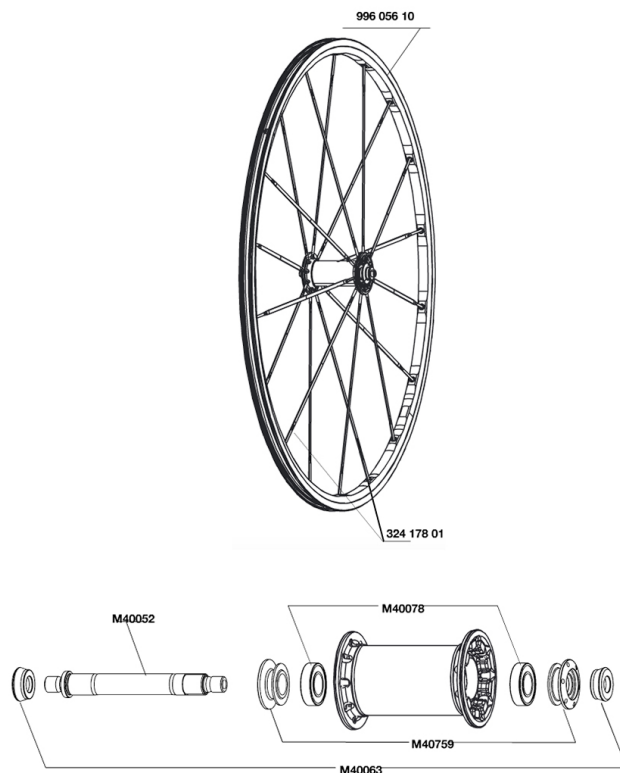

## REFERENCES WHEELS

### RIMS

&NBSP;:

99605610 FR.RIM KSYRIUM SL PREMIUM

### HUB SHELLS

M40052	FRONT HUB AXLE
M40759	ADJUSTING BEARING NUT + FRONT CAP
M40078	FRONT HUB BEARINGS 6901 x 2
M40063	2 FRONT AXLE FORK SUPPORT

### WHEEL WEIGHTS