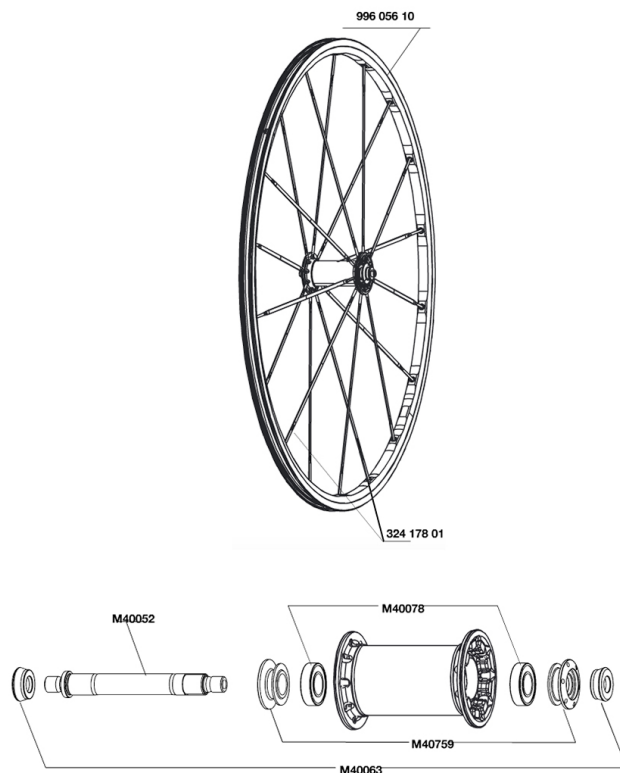

## REFERENCES WHEELS

### RIMS

&NBSP;:

99605610 FR.RIM KSYRIUM SL PREMIUM

### HUB SHELLS

M40063	2 FRONT AXLE FORK SUPPORT
M40052	FRONT HUB AXLE
M40759	ADJUSTING BEARING NUT + FRONT CAP
M40078	FRONT HUB BEARINGS 6901 x 2

## ***Specifications***

WHEEL WEIGHTS