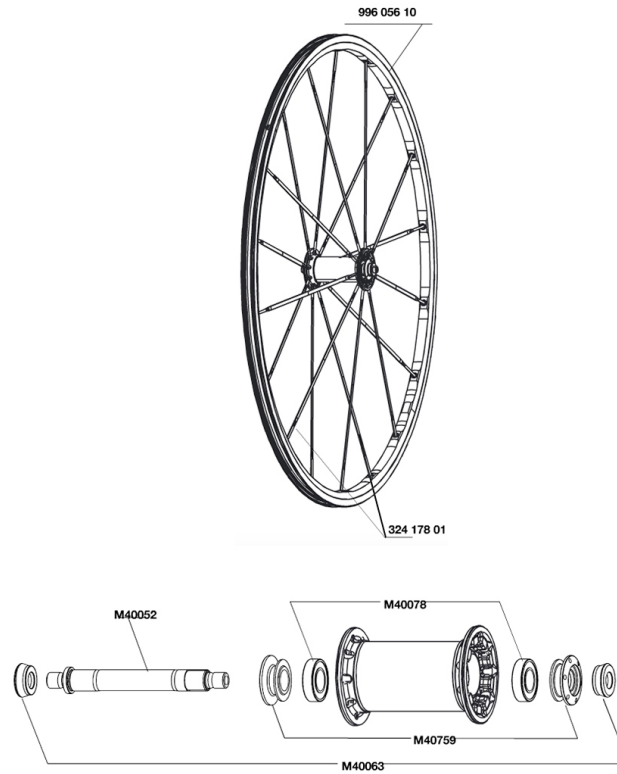

REFERENCES WHEELS

RIMS

&NBSP;:

99605610 FR.RIM KSYRIUM SL PREMIUM

HUB SHELLS

M40759	ADJUSTING BEARING NUT + FRONT CAP
M40078	FRONT HUB BEARINGS 6901 x 2
M40063	2 FRONT AXLE FORK SUPPORT
M40052	FRONT HUB AXLE

MAVIC ***KSYRIUM SL PREMIUM***

Specifications

WHEEL WEIGHTS