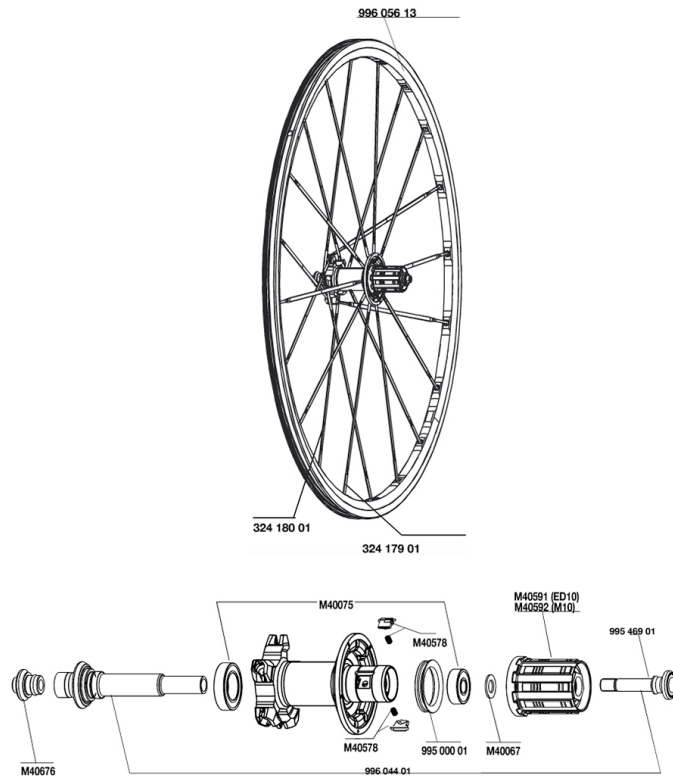

REFERENCES WHEELS

RIMS

&NBSP;:

99605613	RE.RIM KSYRIUM SL PREMIUM
----------	---------------------------

SPOKES

32418001	R.NDR SPK KSYRIUM ES 300,5m
32417901	R.DRV SPK KSYRIUM ES 278mm

HUB SHELLS

M40676	CLIP-ON REAR FORK SUPPORT KSYRIUM SSC SL
99500001	FTSL/FTSX FREEHUB BODY SEAL
M40578	FTSL PAWLS KIT (ROAD WHEELS)
M40075	REAR HUB 608+6903 BEARINGS
M40592	FTSL FREEWHEEL BODY M10
M40067	INTERNAL FREEWHEEL SPACER FTSL/FTSX
99604401	REAR AXLE KSYRIUM SL PREMIUM
99546901	REAR TITANIUM BOLT M10/ED10
M40591	FTSL FREEWHEEL BODY ED10

MAVIC *KSYRIUM SL PREMIUM*

Specifications

WHEEL WEIGHTS