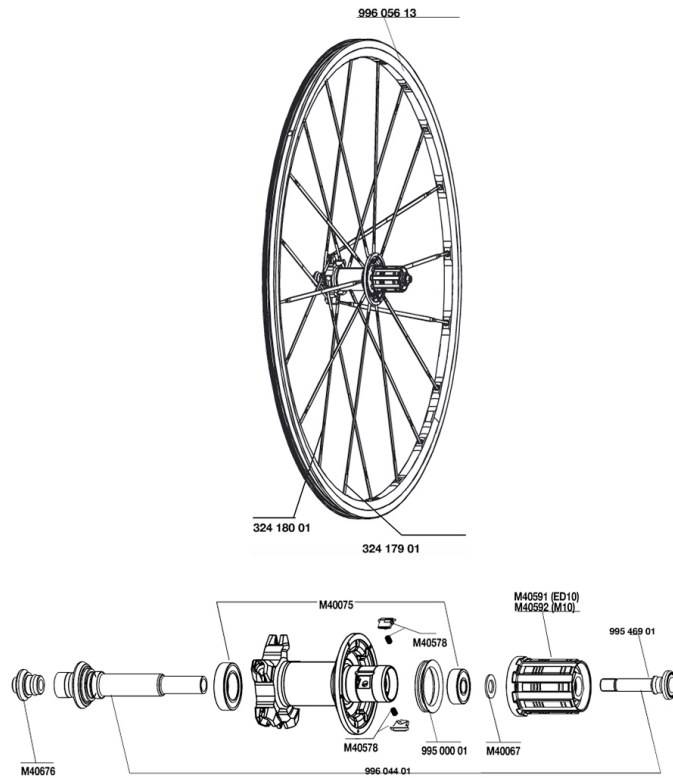

REFERENCES WHEELS

RIMS

&NBSP;:

| | |
|----------|---------------------------|
| 99605613 | RE.RIM KSYRIUM SL PREMIUM |
|----------|---------------------------|

SPOKES

| | |
|----------|-----------------------------|
| 32418001 | R.NDR SPK KSYRIUM ES 300,5m |
| 32417901 | R.DRV SPK KSYRIUM ES 278mm |

HUB SHELLS

| | |
|----------|--|
| M40676 | CLIP-ON REAR FORK SUPPORT KSYRIUM SSC SL |
| 99500001 | FTSL/FTSX FREEHUB BODY SEAL |
| M40578 | FTSL PAWLS KIT (ROAD WHEELS) |
| M40075 | REAR HUB 608+6903 BEARINGS |
| M40592 | FTSL FREEWHEEL BODY M10 |
| M40067 | INTERNAL FREEWHEEL SPACER FTSL/FTSX |
| 99604401 | REAR AXLE KSYRIUM SL PREMIUM |
| 99546901 | REAR TITANIUM BOLT M10/ED10 |
| M40591 | FTSL FREEWHEEL BODY ED10 |

MAVIC *KSYRIUM SL PREMIUM*

Specifications

WHEEL WEIGHTS