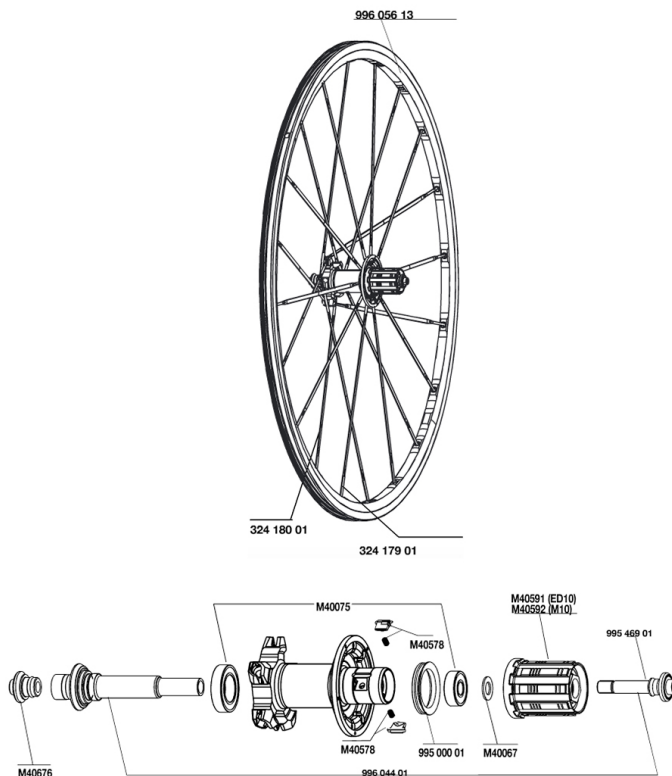

REFERENCES WHEELS

RIMS

&NBSP;:

99605613	RE.RIM KSYRIUM SL PREMIUM
----------	---------------------------

SPOKES

32417901	R.DRV SPK KSYRIUM ES 278mm
32418001	R.NDR SPK KSYRIUM ES 300,5m

HUB SHELLS

M40075	REAR HUB 608+6903 BEARINGS
M40592	FTSL FREEWHEEL BODY M10
M40067	INTERNAL FREEWHEEL SPACER FTSL/FTSX
99604401	REAR AXLE KSYRIUM SL PREMIUM
99546901	REAR TITANIUM BOLT M10/ED10
M40591	FTSL FREEWHEEL BODY ED10
M40676	CLIP-ON REAR FORK SUPPORT KSYRIUM SSC SL
99500001	FTSL/FTSX FREEHUB BODY SEAL
M40578	FTSL PAWLS KIT (ROAD WHEELS)

MAVIC *KSYRIUM SL PREMIUM*

Specifications

WHEEL WEIGHTS