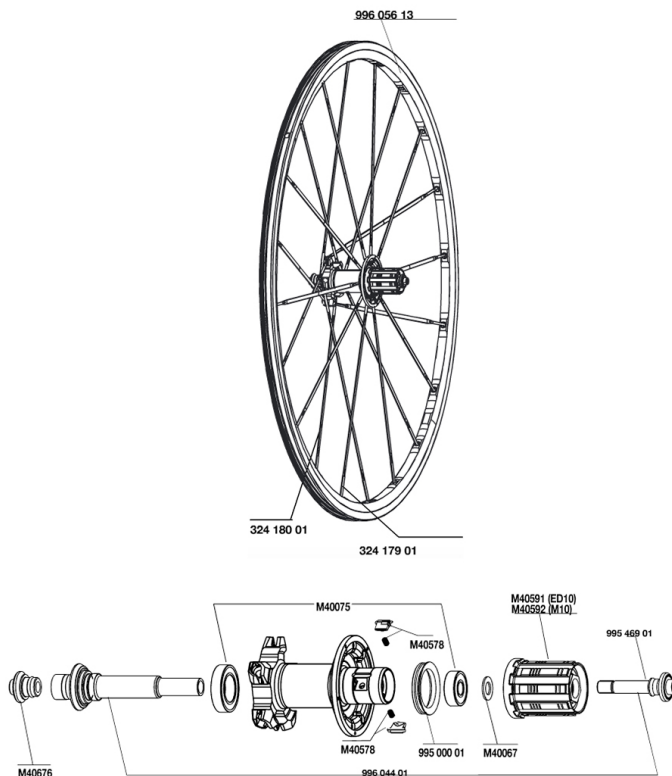

REFERENCES WHEELS

RIMS

&NBSP;:

99605613	RE.RIM KSYRIUM SL PREMIUM
----------	---------------------------

SPOKES

32417901	R.DRV SPK KSYRIUM ES 278mm
32418001	R.NDR SPK KSYRIUM ES 300,5m

HUB SHELLS

99604401	REAR AXLE KSYRIUM SL PREMIUM
99546901	REAR TITANIUM BOLT M10/ED10
M40591	FTSL FREEWHEEL BODY ED10
M40676	CLIP-ON REAR FORK SUPPORT KSYRIUM SSC SL
99500001	FTSL/FTSX FREEHUB BODY SEAL
M40578	FTSL PAWLS KIT (ROAD WHEELS)
M40075	REAR HUB 608+6903 BEARINGS
M40592	FTSL FREEWHEEL BODY M10
M40067	INTERNAL FREEWHEEL SPACER FTSL/FTSX

MAVIC *KSYRIUM SL PREMIUM*

2

2008

REAR

Specifications

WHEEL WEIGHTS