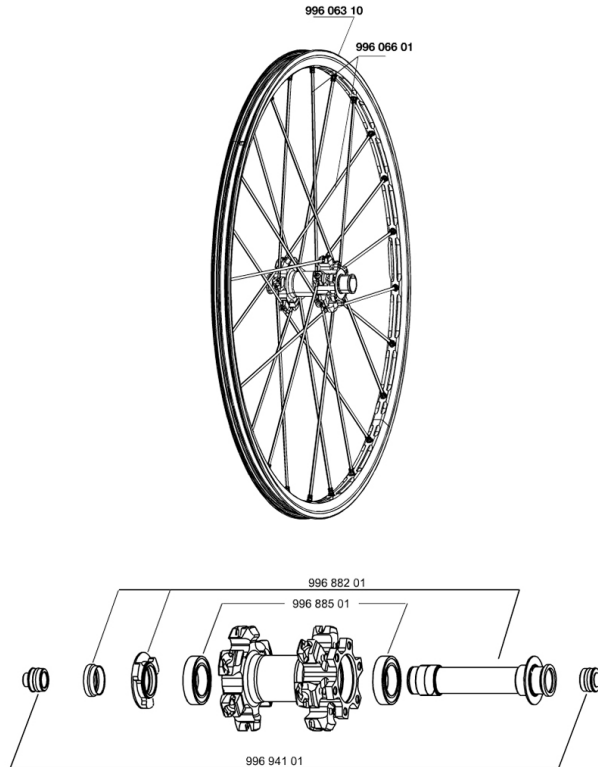

REFERENCES WHEELS

RIMS

&NBSP;:

99606310 FRONT RIM CROSSMAX 29"

SPOKES

99606601 13 FR.AL.SPK CROSSMAX 29" 292m

HUB SHELLS

99688201 9/15 6B FRT AXLE CROSSMAX/KSY PRO CARBON SL C
99688501 BEARING KIT 9/12/15 D6T HUB 20x32x7 6804

ADAPTERS

99694101 ADAPTER Ft 15 to 9mm QR

MAVIC *CROSSMAX 010*

Specifications

WHEEL WEIGHTS