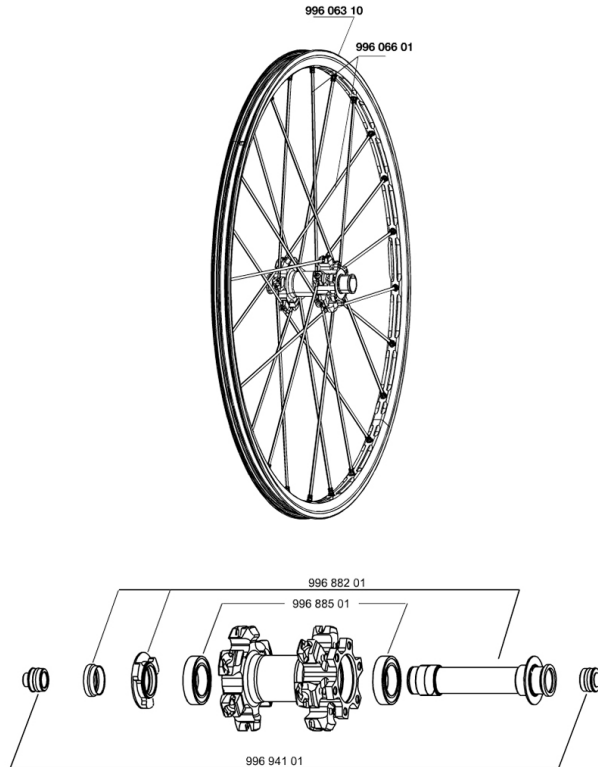

REFERENCES WHEELS

RIMS

&NBSP;:

99606310	FRONT RIM CROSSMAX 29"
----------	------------------------

SPOKES

99606601	13 FR.AL.SPK CROSSMAX 29" 292m
----------	--------------------------------

HUB SHELLS

99688201	9/15 6B FRT AXLE CROSSMAX/KSY PRO CARBON SL C
99688501	BEARING KIT 9/12/15 D6T HUB 20x32x7 6804

ADAPTERS

99694101	ADAPTER Ft 15 to 9mm QR
----------	-------------------------

MAVIC *CROSSMAX 010*

Specifications

WHEEL WEIGHTS