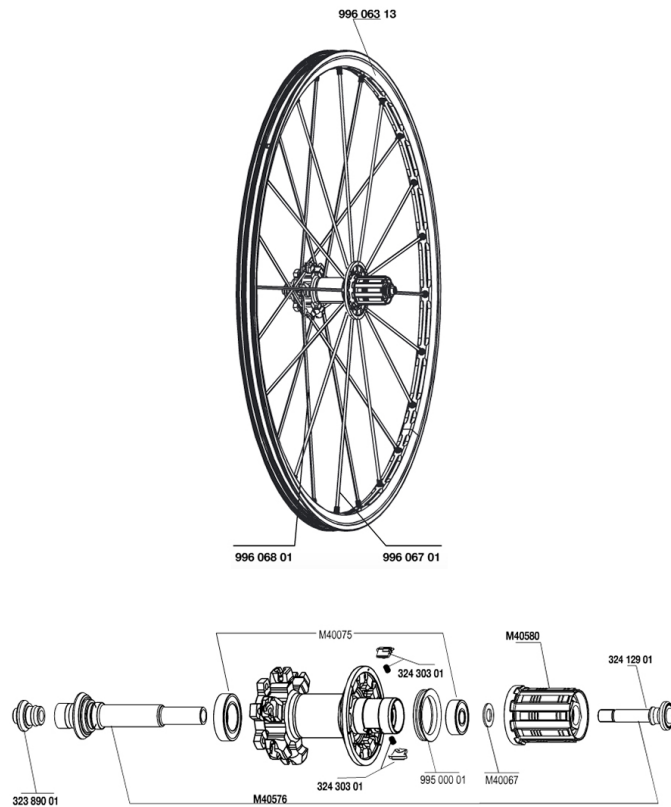

REFERENCES WHEELS

RIMS

&NBSP;:

99606313	REAR RIM CROSSMAX 29"
----------	-----------------------

SPOKES

99606801	12 NDR AL.SP.K CROSSMAX 29" 293mm
99606701	12 DRV AL.SP.K CROSSMAX 29" 279mm

HUB SHELLS

M40075	REAR HUB 608+6903 BEARINGS
99500001	FTSL/FTSX FREEHUB BODY SEAL
32389001	R.FORK SUPPORT CROSSMAX SL DCL
32412901	REAR AXLE BOLT PREP HG9
M40580	FTSX FREEWHEEL BODY HG9
M40576	REAR AXLE CROSSMAX UST DISC
32430301	FTSX PAWLS KIT (MTB WHEELS)
M40067	INTERNAL FREEWHEEL SPACER FTSL/FTSX

MAVIC *CROSSMAX 010*

Specifications

WHEEL WEIGHTS