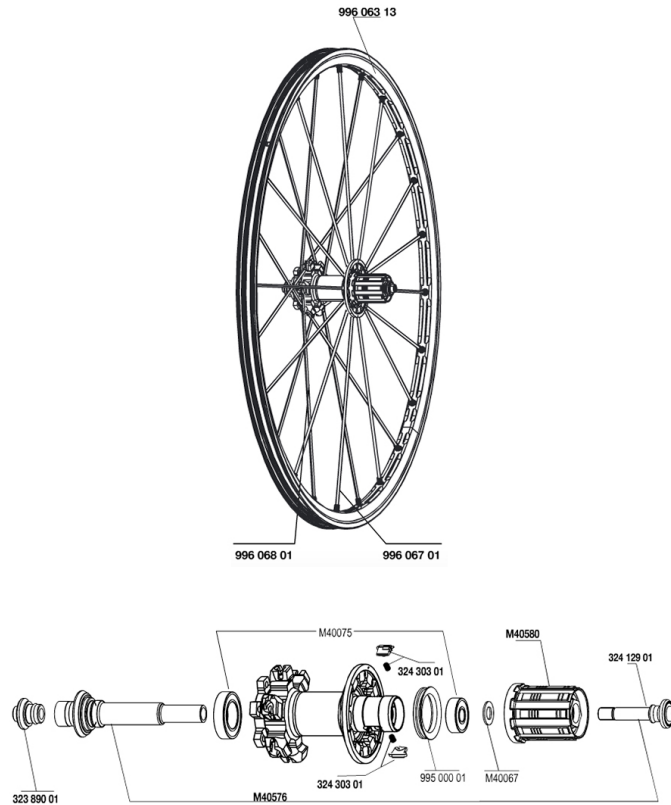

## REFERENCES WHEELS

### RIMS

&NBSP;:

99606313	REAR RIM CROSSMAX 29"
----------	-----------------------

### SPOKES

99606801	12 NDR AL.SP.K CROSSMAX 29" 293mm
99606701	12 DRV AL.SP.K CROSSMAX 29" 279mm

**MAVIC** *CROSSMAX 010*

***Specifications***

WHEEL WEIGHTS